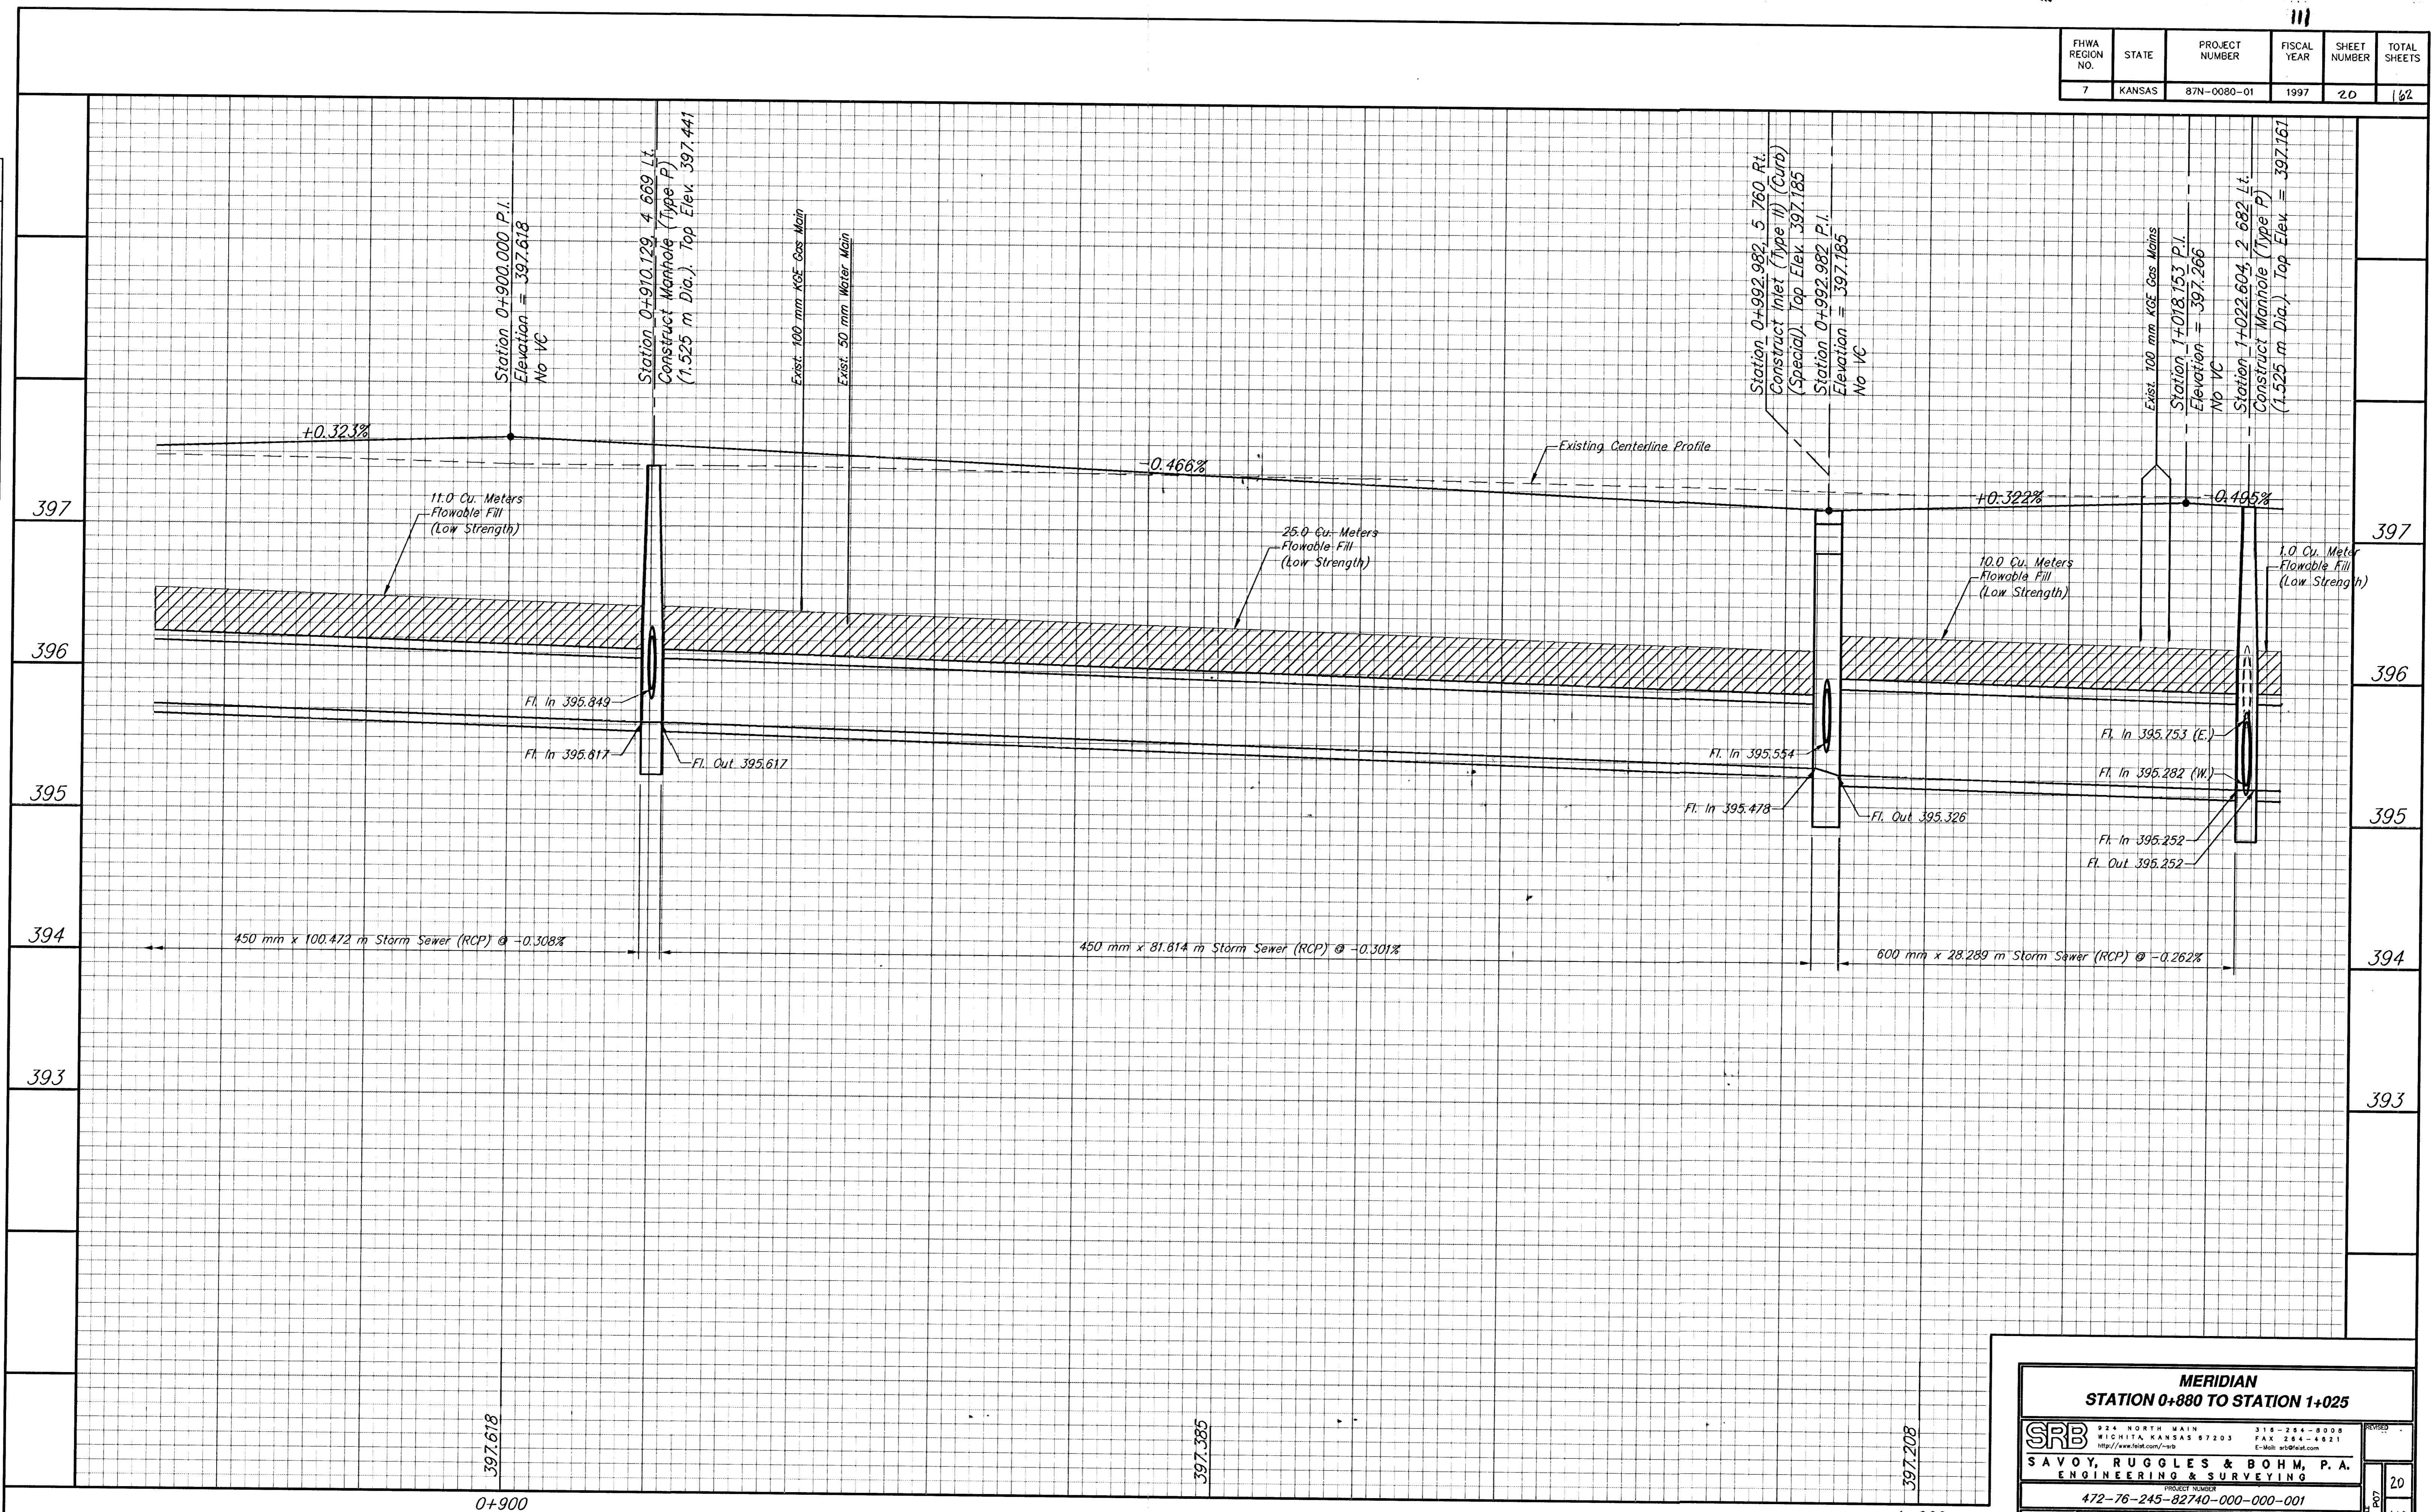

BY	DATE
REFERENCES NOTED	
REFERENCES CHECKED	

MERIDIAN	
STATION 0+880 TO STATION 1+025	
SRB	924 NORTH MAIN WICHITA, KANSAS 67203 http://www.feast.com/~srb
SAVOY, RUGGLES & BOHM, P. A.	316-254-8008 FAX 254-4821 E-Mail: ar@feast.com
PROJECT NUMBER 472-76-245-82740-000-000-001	
DESIGN J. Lang/IEB	DATE Sept. 25, 1998
REVIEW T.C.R.	UTILITY SRB JOB 539T