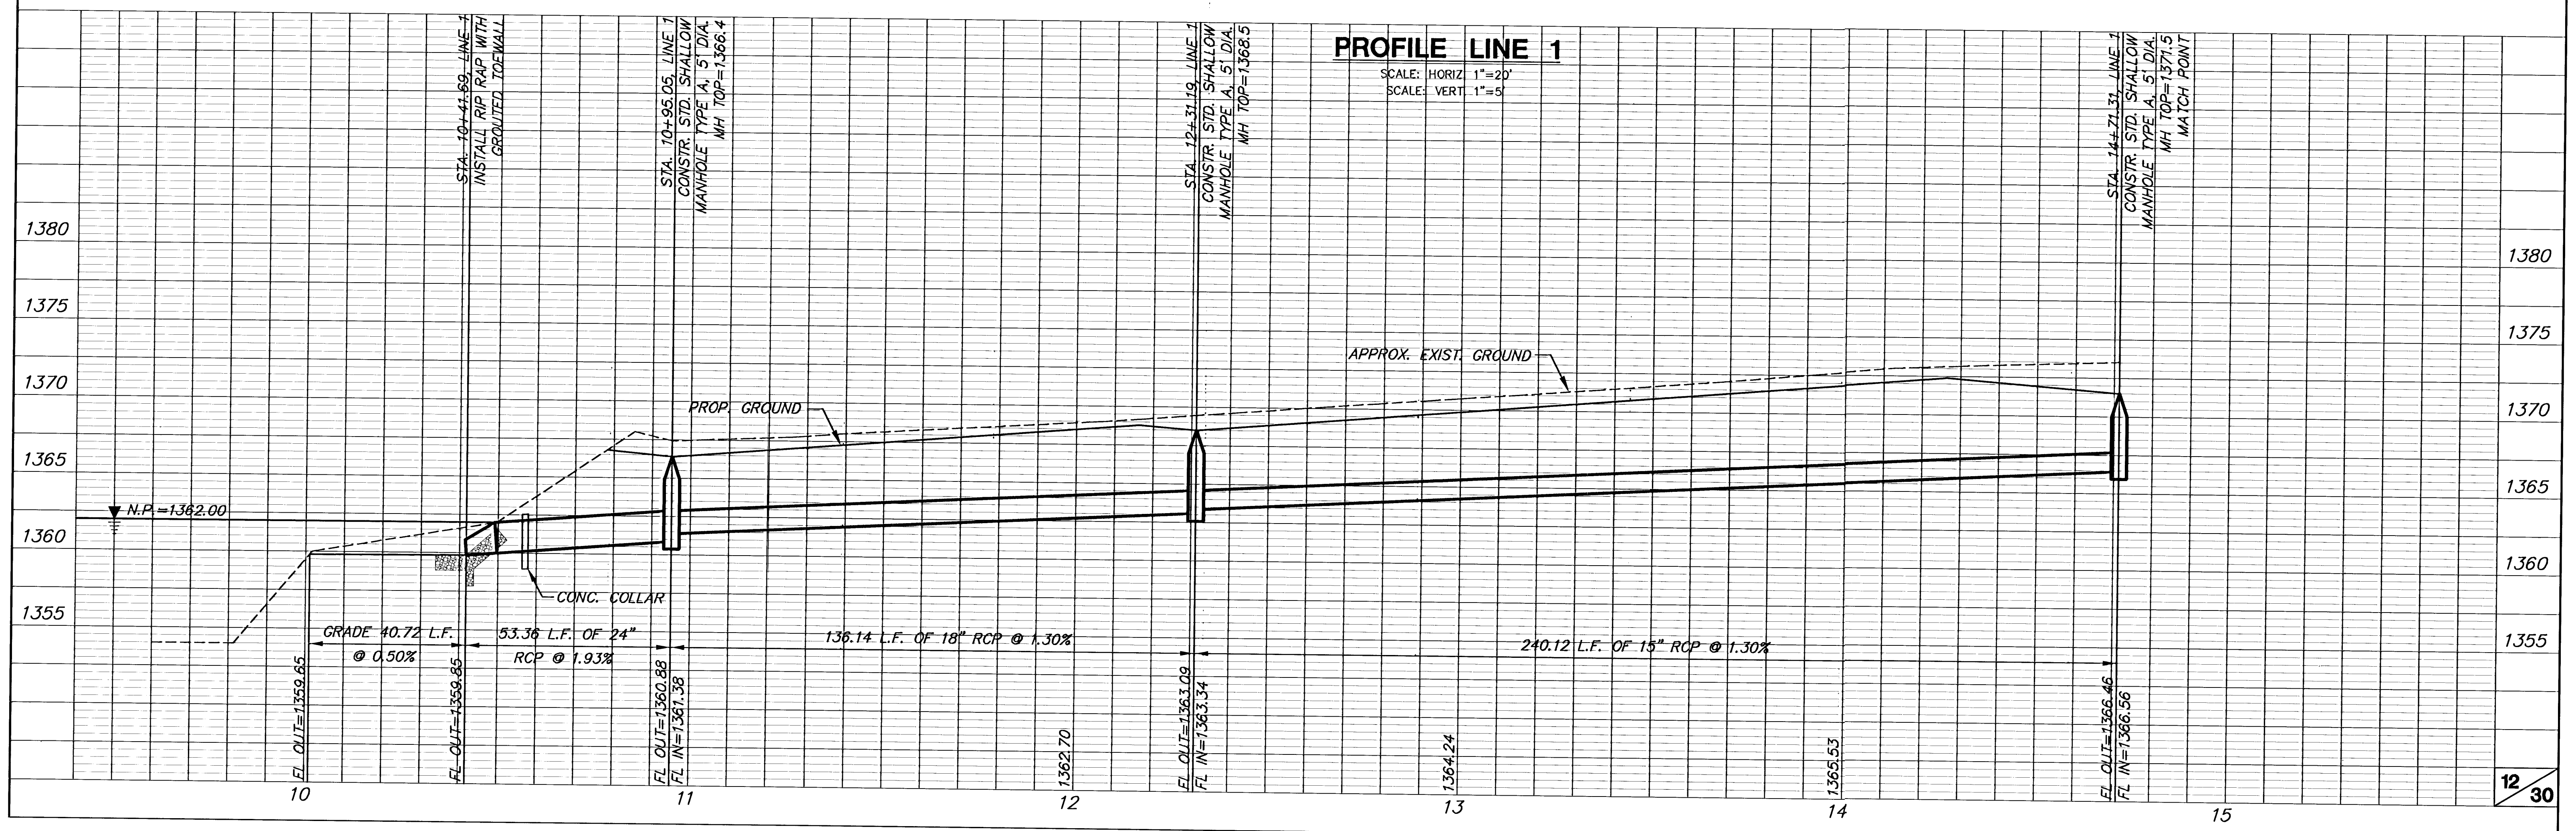

**SWS PLAN & PROFILE
PINE MEADOW ADDITION
LINE 1**

PLAN LINE 1
SCALE: 1"=20'

PROFILE LINE 1
SCALE: HORIZ 1"=20'
SCALE: VERT 1"=5'