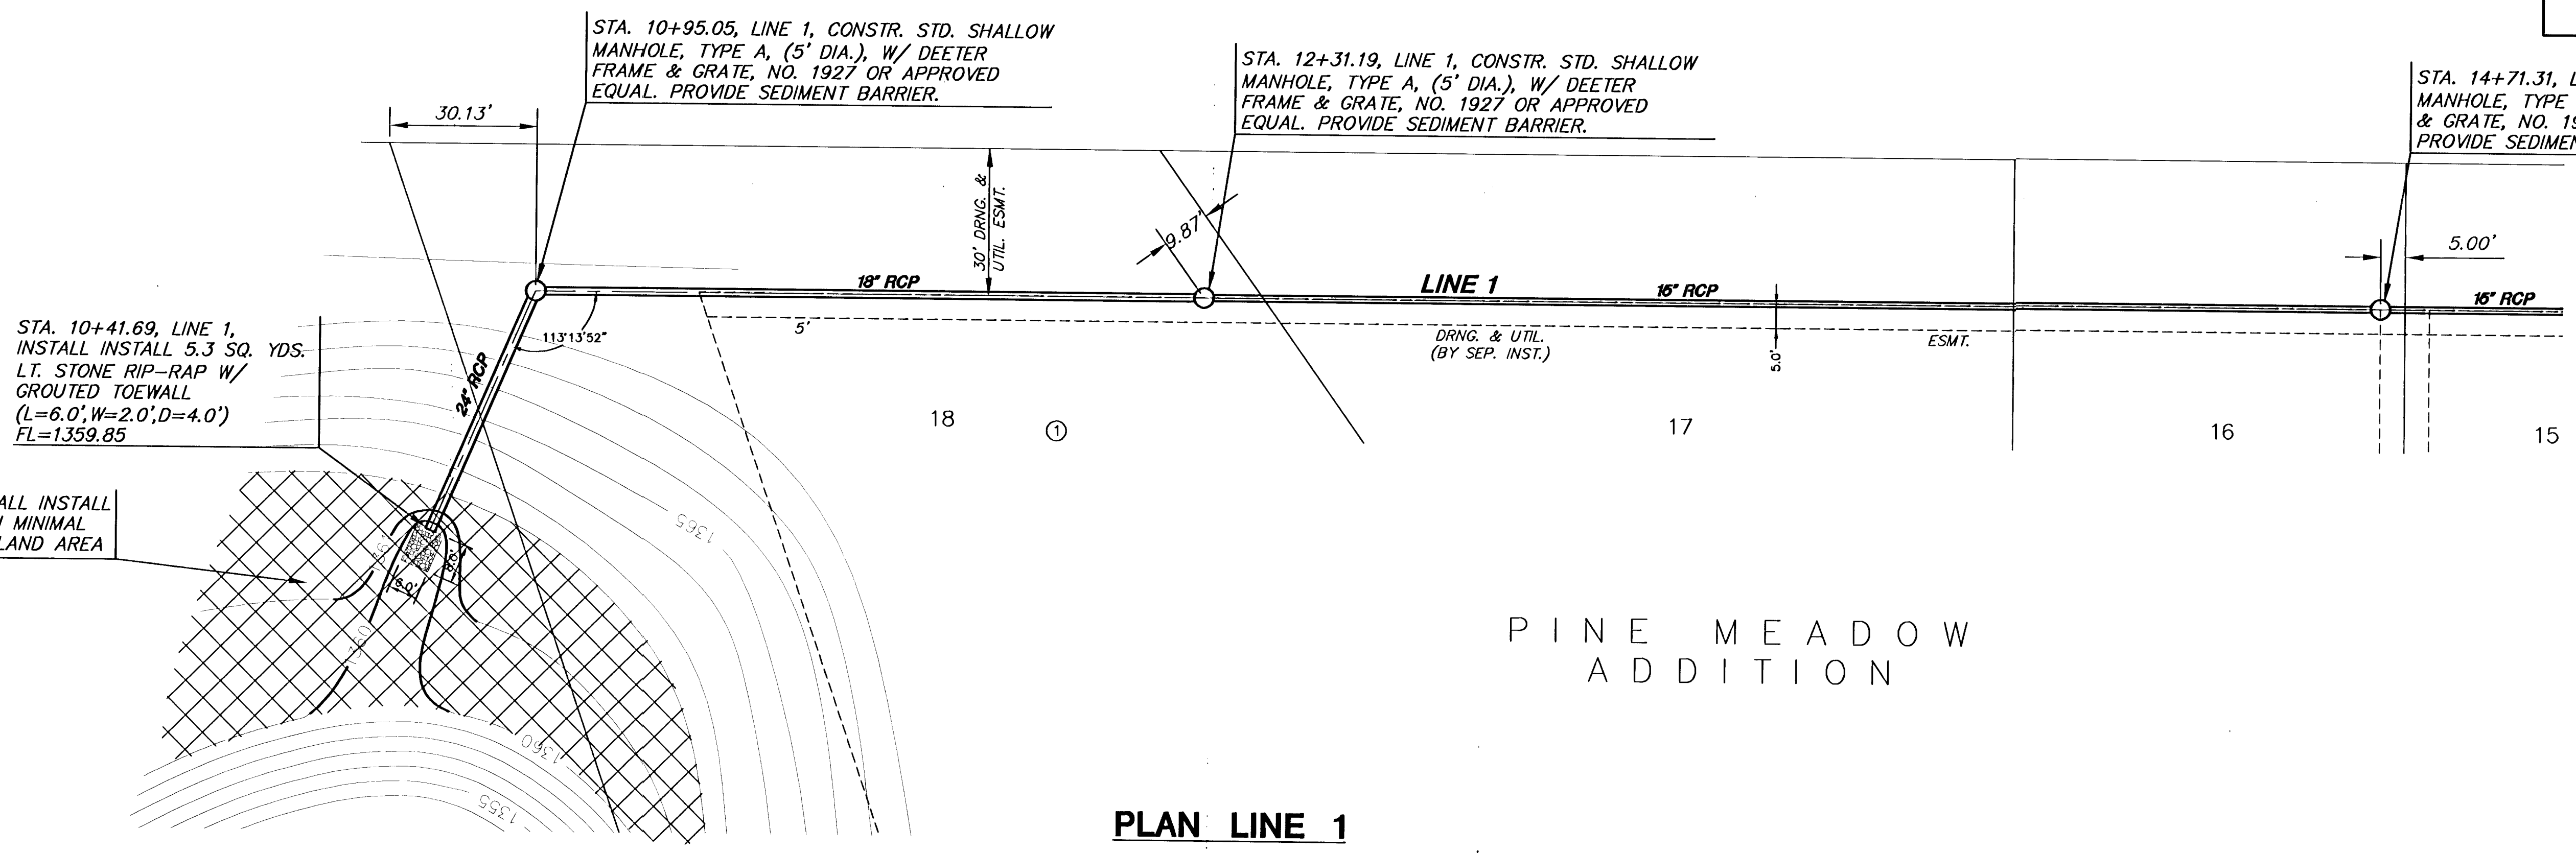

**SWS PLAN & PROFILE
PINE MEADOW ADDITION
LINE 1**

PLAN LINE 1
SCALE: 1"=20'

PROFILE LINE 1
SCALE: HORIZ 1"=20'
SCALE: VERT 1"=5'