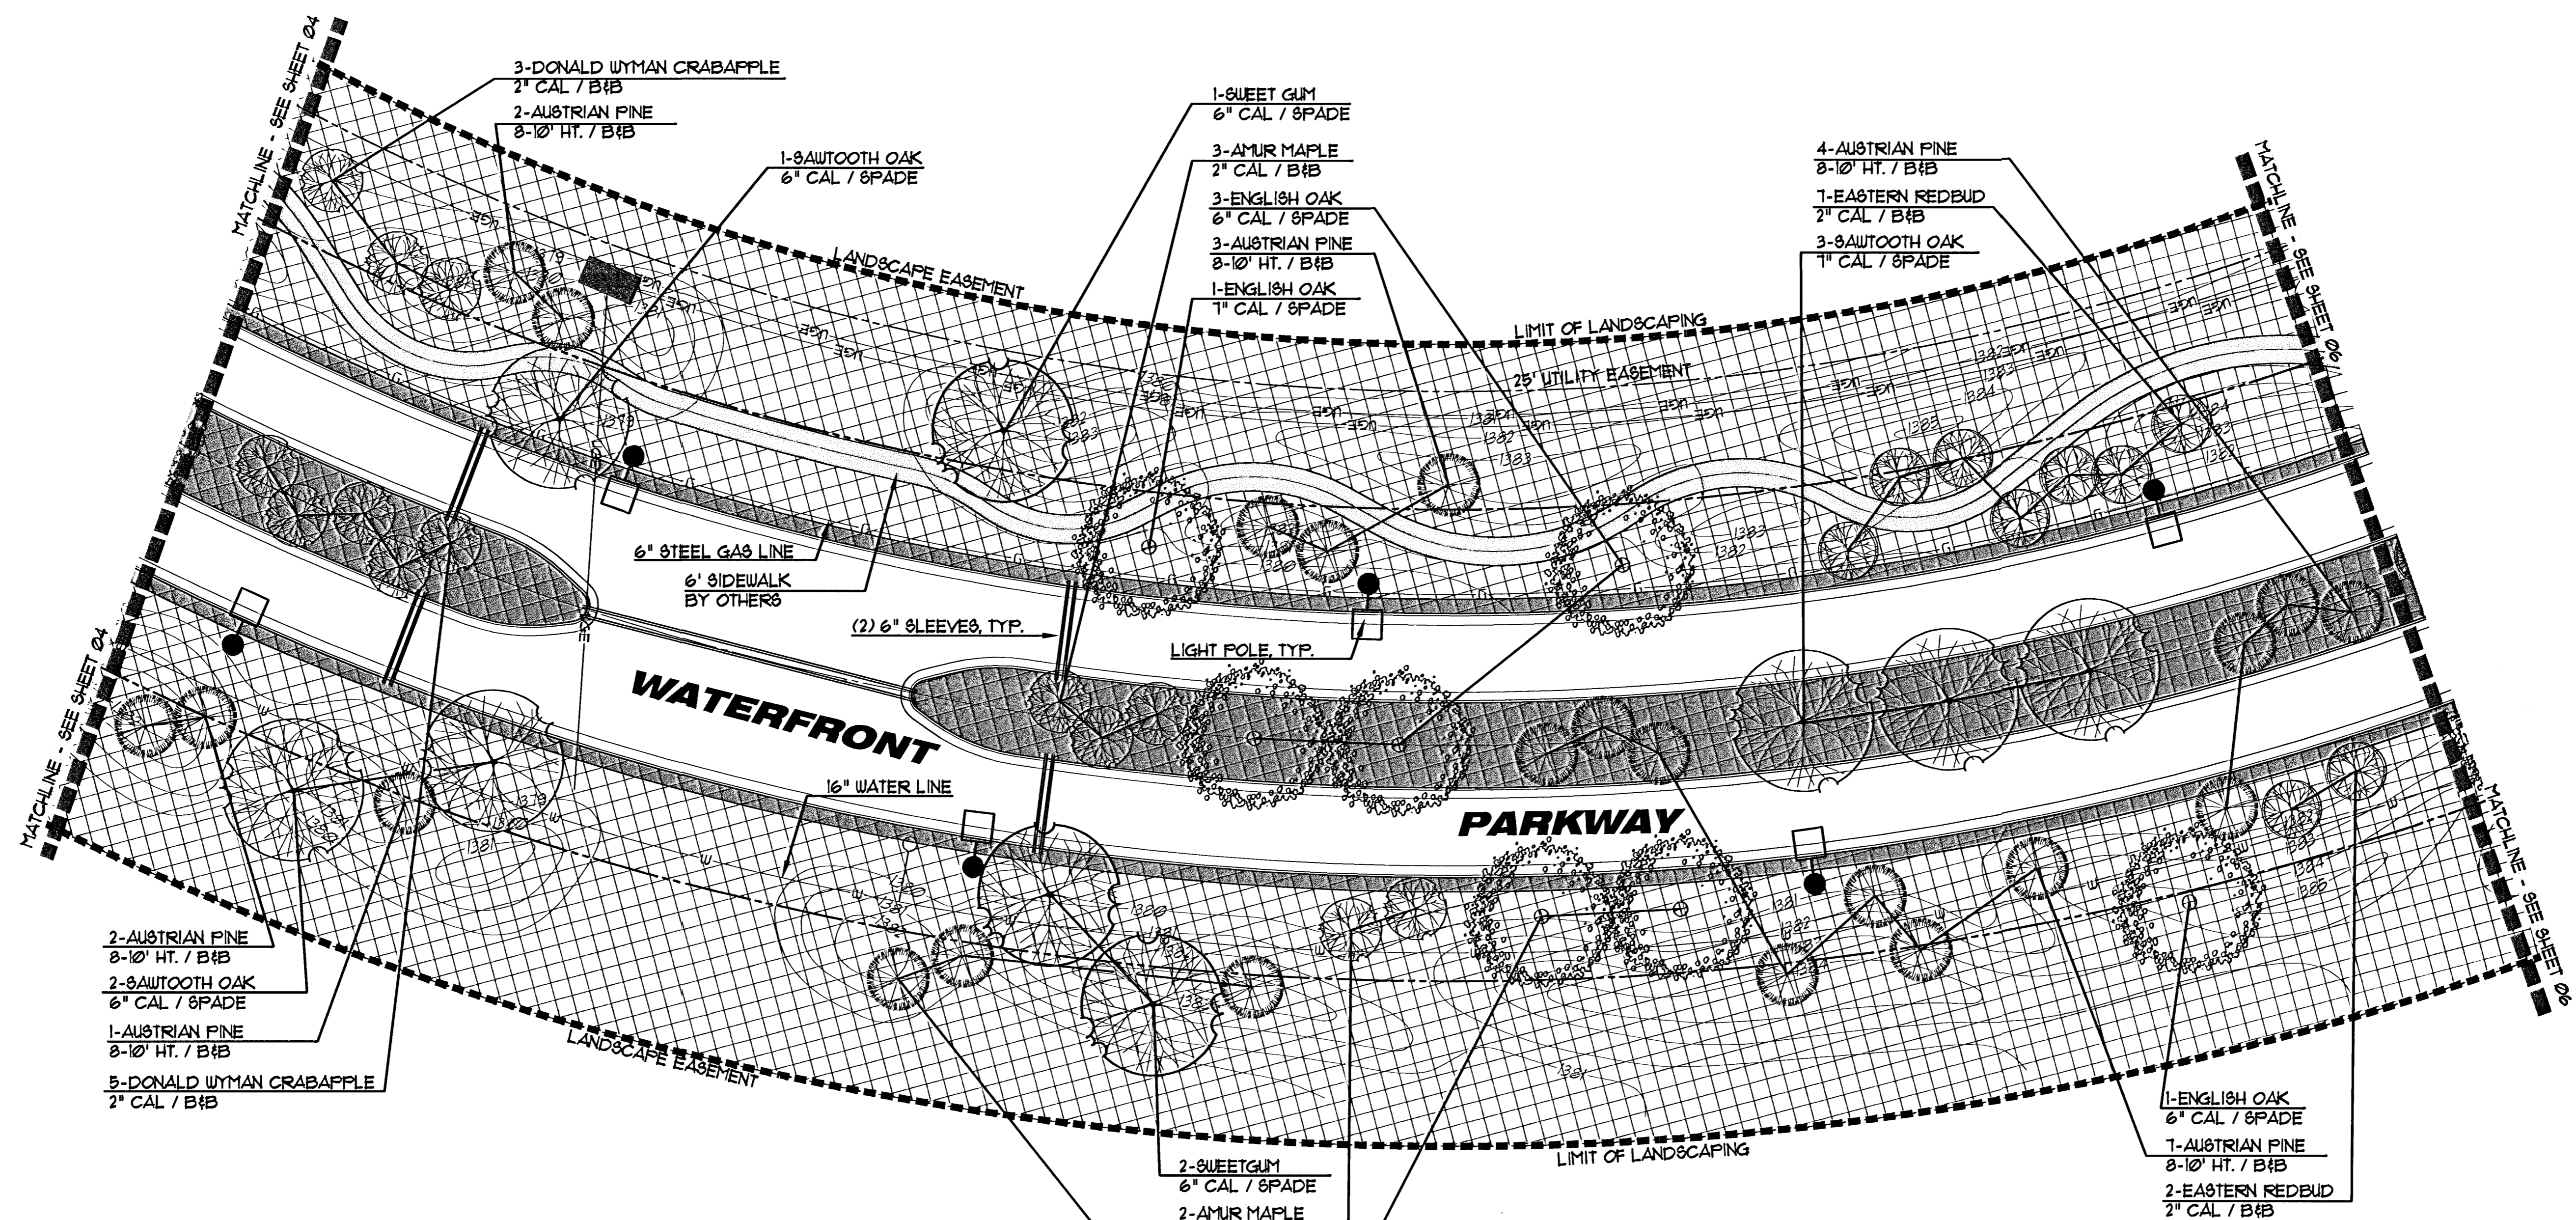

the WATERFRONT
BOULEVARD LANDSCAPE PLAN

DATE
OCTOBER 22, 2003

REVISED
11.11.03
11.20.03

DESIGN BY
KLK

DRAWN BY
KLK/DBG

CHECKED BY
JAG/RJD

SHEET NUMBER
5 of 11

H:\CIVIL\02014.DWG\LANDSCAPE\BOULEVARD_V02014.LP5.DWG

- 2-AUSTRIAN PINE
8-10' HT. / B&B
- 2-SAWTOOTH OAK
6\" CAL / SPADE
- 1-AUSTRIAN PINE
8-10' HT. / B&B
- 5-DONALD WYMAN CRABAPPLE
2\" CAL / B&B

- 3-DONALD WYMAN CRABAPPLE
2\" CAL / B&B
- 2-AUSTRIAN PINE
8-10' HT. / B&B

- 1-SAWTOOTH OAK
6\" CAL / SPADE

- 1-SWEET GUM
6\" CAL / SPADE

- 3-AMUR MAPLE
2\" CAL / B&B

- 3-ENGLISH OAK
6\" CAL / SPADE

- 3-AUSTRIAN PINE
8-10' HT. / B&B

- 1-ENGLISH OAK
1\" CAL / SPADE

- 4-AUSTRIAN PINE
8-10' HT. / B&B

- 1-AUSTRIAN PINE
8-10' HT. / B&B

- 2-EASTERN REDBUD
2\" CAL / B&B

LEGEND

- HYDROSEED AREAS
- ADD ALTERNATE #1

KEY

SCALE: 1" = 20'

BOULEVARD PLANT SCHEDULE - THIS SHEET

Large Shade Trees			
QTY.	COMMON NAME	BOTANICAL NAME	SIZE/COMMENT
3	Sweet Gum	Liquidambar styraciflua	5'6" Cal. / SPADE
	London Plane Tree	Platanus x acerfolia	5'6" Cal. / SPADE
6	Sawtooth Oak	Quercus acutissima	5'7" Cal. / SPADE
	Swamp White Oak	Quercus bicolor	5'6" Cal. / SPADE
	Shingle Oak	Quercus imbricaria	5'6" Cal. / SPADE
	Pin Oak	Quercus palustris	5'6" Cal. / SPADE
7	English Oak	Quercus robur	5'7" Cal. / SPADE
	Red Oak	Quercus rubra	5'6" Cal. / SPADE
Evergreen Trees			
QTY.	COMMON NAME	BOTANICAL NAME	SIZE/COMMENT
22	Austrian Pine	Pinus nigra	8'-10' Ht. / B&B
Ornamental Trees			
QTY.	COMMON NAME	BOTANICAL NAME	SIZE/COMMENT
5	Flame Amur Maple	Acer ginnata 'Flame'	2" Cal. / B&B
9	Eastern Redbud	Cercis canadensis	2" Cal. / B&B
8	Donald Wyman Crabapple	Malus sp. 'Donald Wyman'	2" Cal. / B&B
	Prairiefire Crabapple	Malus sp. 'Prairiefire'	2" Cal. / B&B