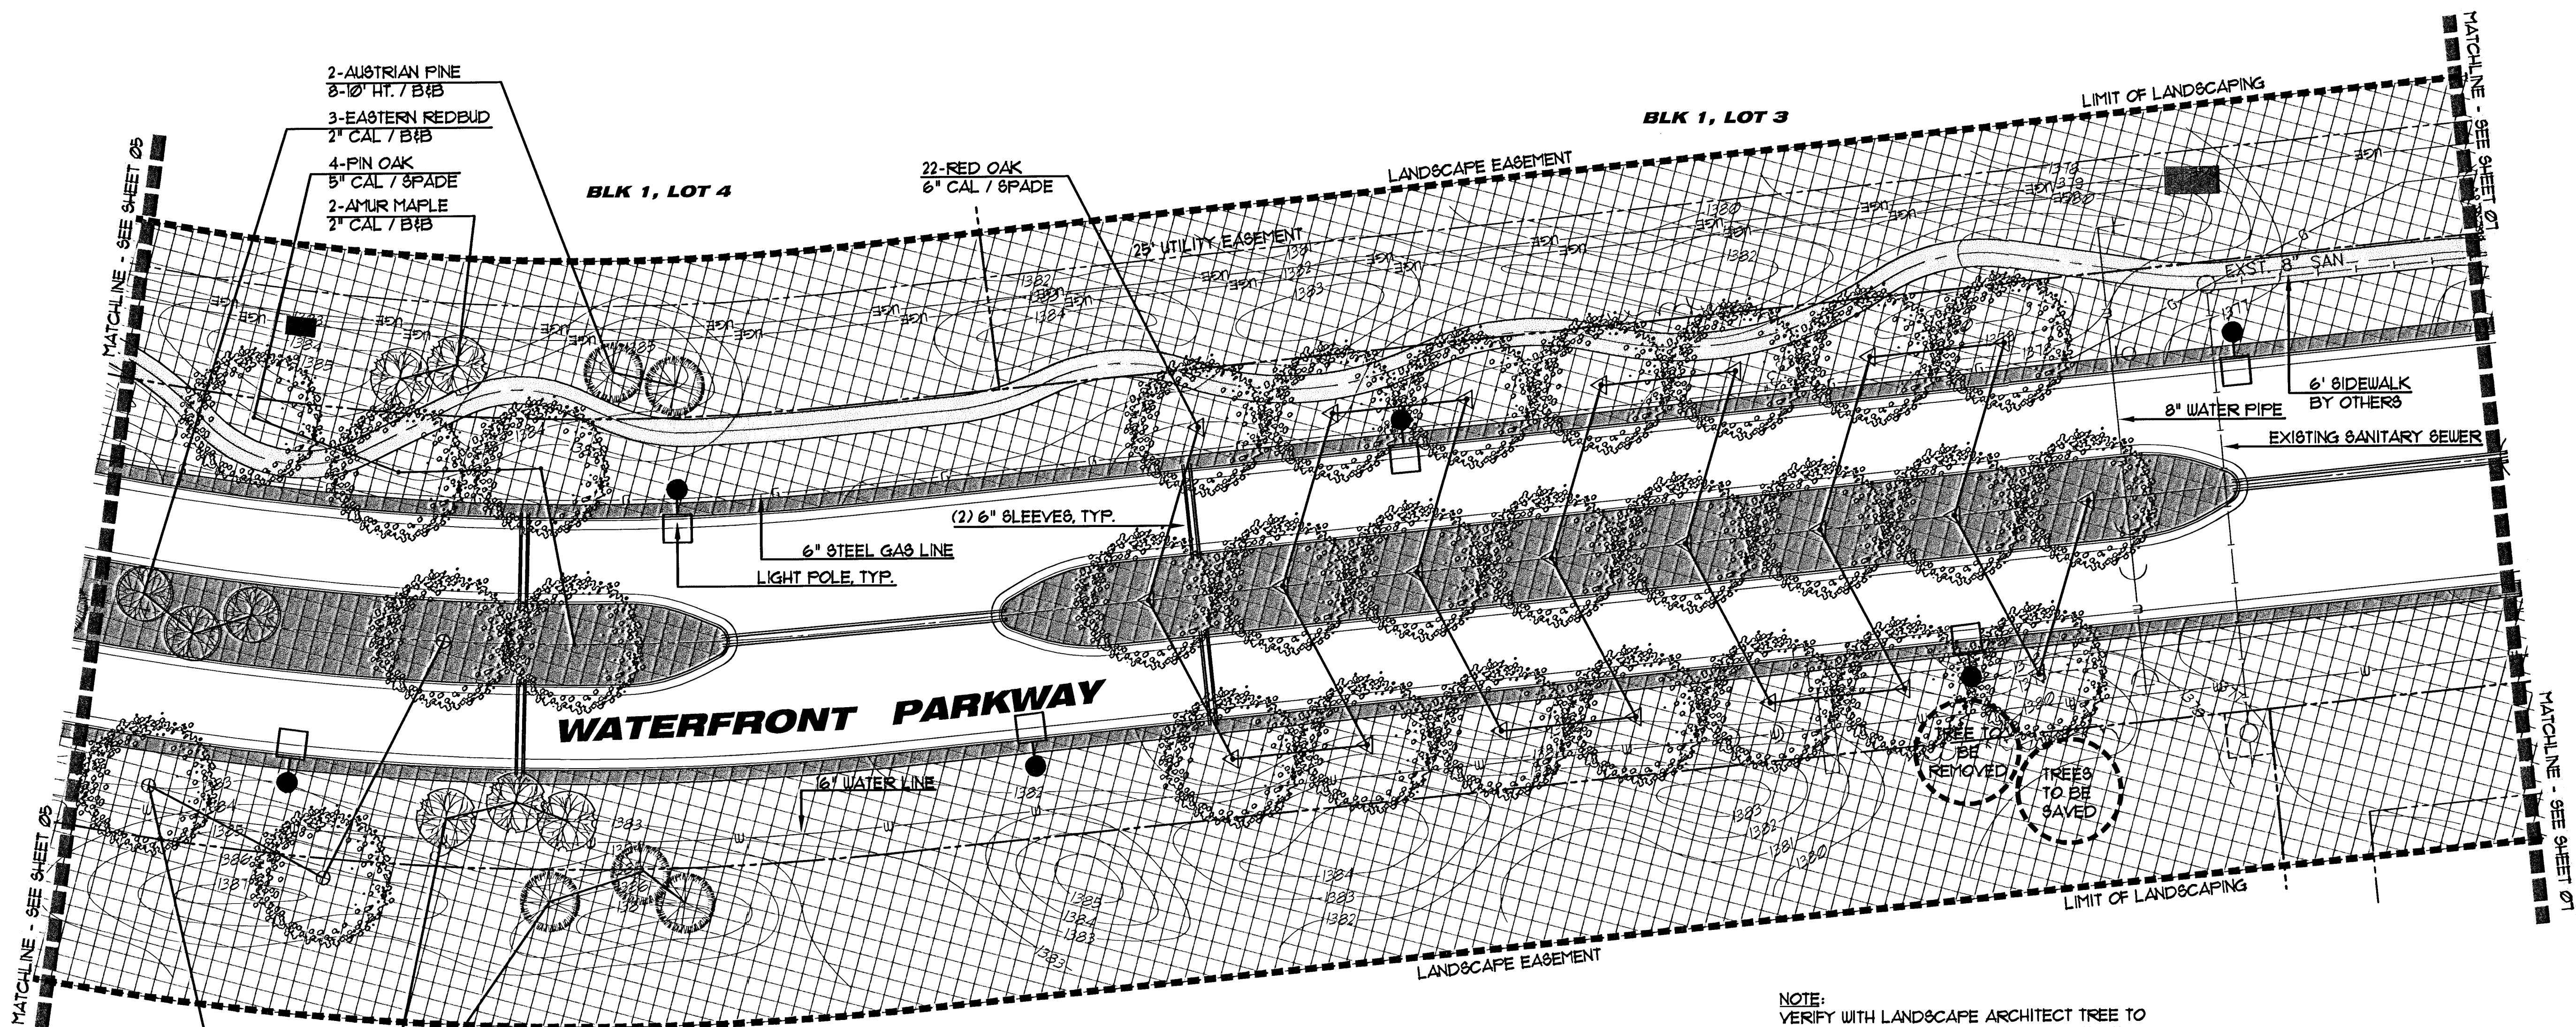

the WATERFRONT
BOULEVARD LANDSCAPE PLAN

- 2-AUSTRIAN PINE
8'-10' HT. / B&B
- 3-EASTERN REDBUD
2" CAL / B&B
- 4-PIN OAK
5" CAL / SPADE
- 2-AMUR MAPLE
2" CAL / B&B

- 22-RED OAK
6" CAL / SPADE

- 3-ENGLISH OAK
5" CAL / SPADE
- 3-AMUR MAPLE
2" CAL / B&B
- 3-AUSTRIAN PINE
8'-10' HT. / B&B

NOTE:
VERIFY WITH LANDSCAPE ARCHITECT TREE TO
BE REMOVED AND TREES TO BE PROTECTED.

SCALE: 1" = 20'

LEGEND

- HYDROSEED AREAS
- ADD ALTERNATE #1

KEY

BOULEVARD PLANT SCHEDULE - THIS SHEET

Large Shade Trees			
QTY.	COMMON NAME	BOTANICAL NAME	SIZE/COMMENT
	Sweet Gum	Liquidambar styraciflua	5" / 6" Cal. / SPADE
	London Plane Tree	Platanus x acerfolia	5" / 6" Cal. / SPADE
	Sawtooth Oak	Quercus acutissima	5" / 6" Cal. / SPADE
	Swamp White Oak	Quercus bicolor	5" / 6" Cal. / SPADE
	Shingle Oak	Quercus imbricaria	5" / 6" Cal. / SPADE
4	Pin Oak	Quercus palustris	5" / 6" Cal. / SPADE
3	English Oak	Quercus robur	5" / 6" Cal. / SPADE
22	Red Oak	Quercus rubra	5" / 6" Cal. / SPADE
Evergreen Trees			
QTY.	COMMON NAME	BOTANICAL NAME	SIZE/COMMENT
5	Austrian Pine	Pinus nigra	8'-10' Ht. / B&B
Ornamental Trees			
QTY.	COMMON NAME	BOTANICAL NAME	SIZE/COMMENT
5	Flame Amur Maple	Acer glinnala 'Flame'	2" Cal. / B&B
3	Eastern Redbud	Cercis canadensis	2" Cal. / B&B
	Donald Wyman Crabapple	Malus sp. 'Donald Wyman'	2" Cal. / B&B
	Prairiefire Crabapple	Malus sp. 'Prairiefire'	2" Cal. / B&B

DATE
OCTOBER 22, 2003

REVISED
11.11.03
11.20.03

DESIGN BY
KLK

DRAWN BY
KLK/DBG

CHECKED BY
JAG/RJD

SHEET NUMBER
6 of 11

H:\CIVIL\02014.DWG\LANDSCAPE\BOULEVARD\02014L.P6.DWG