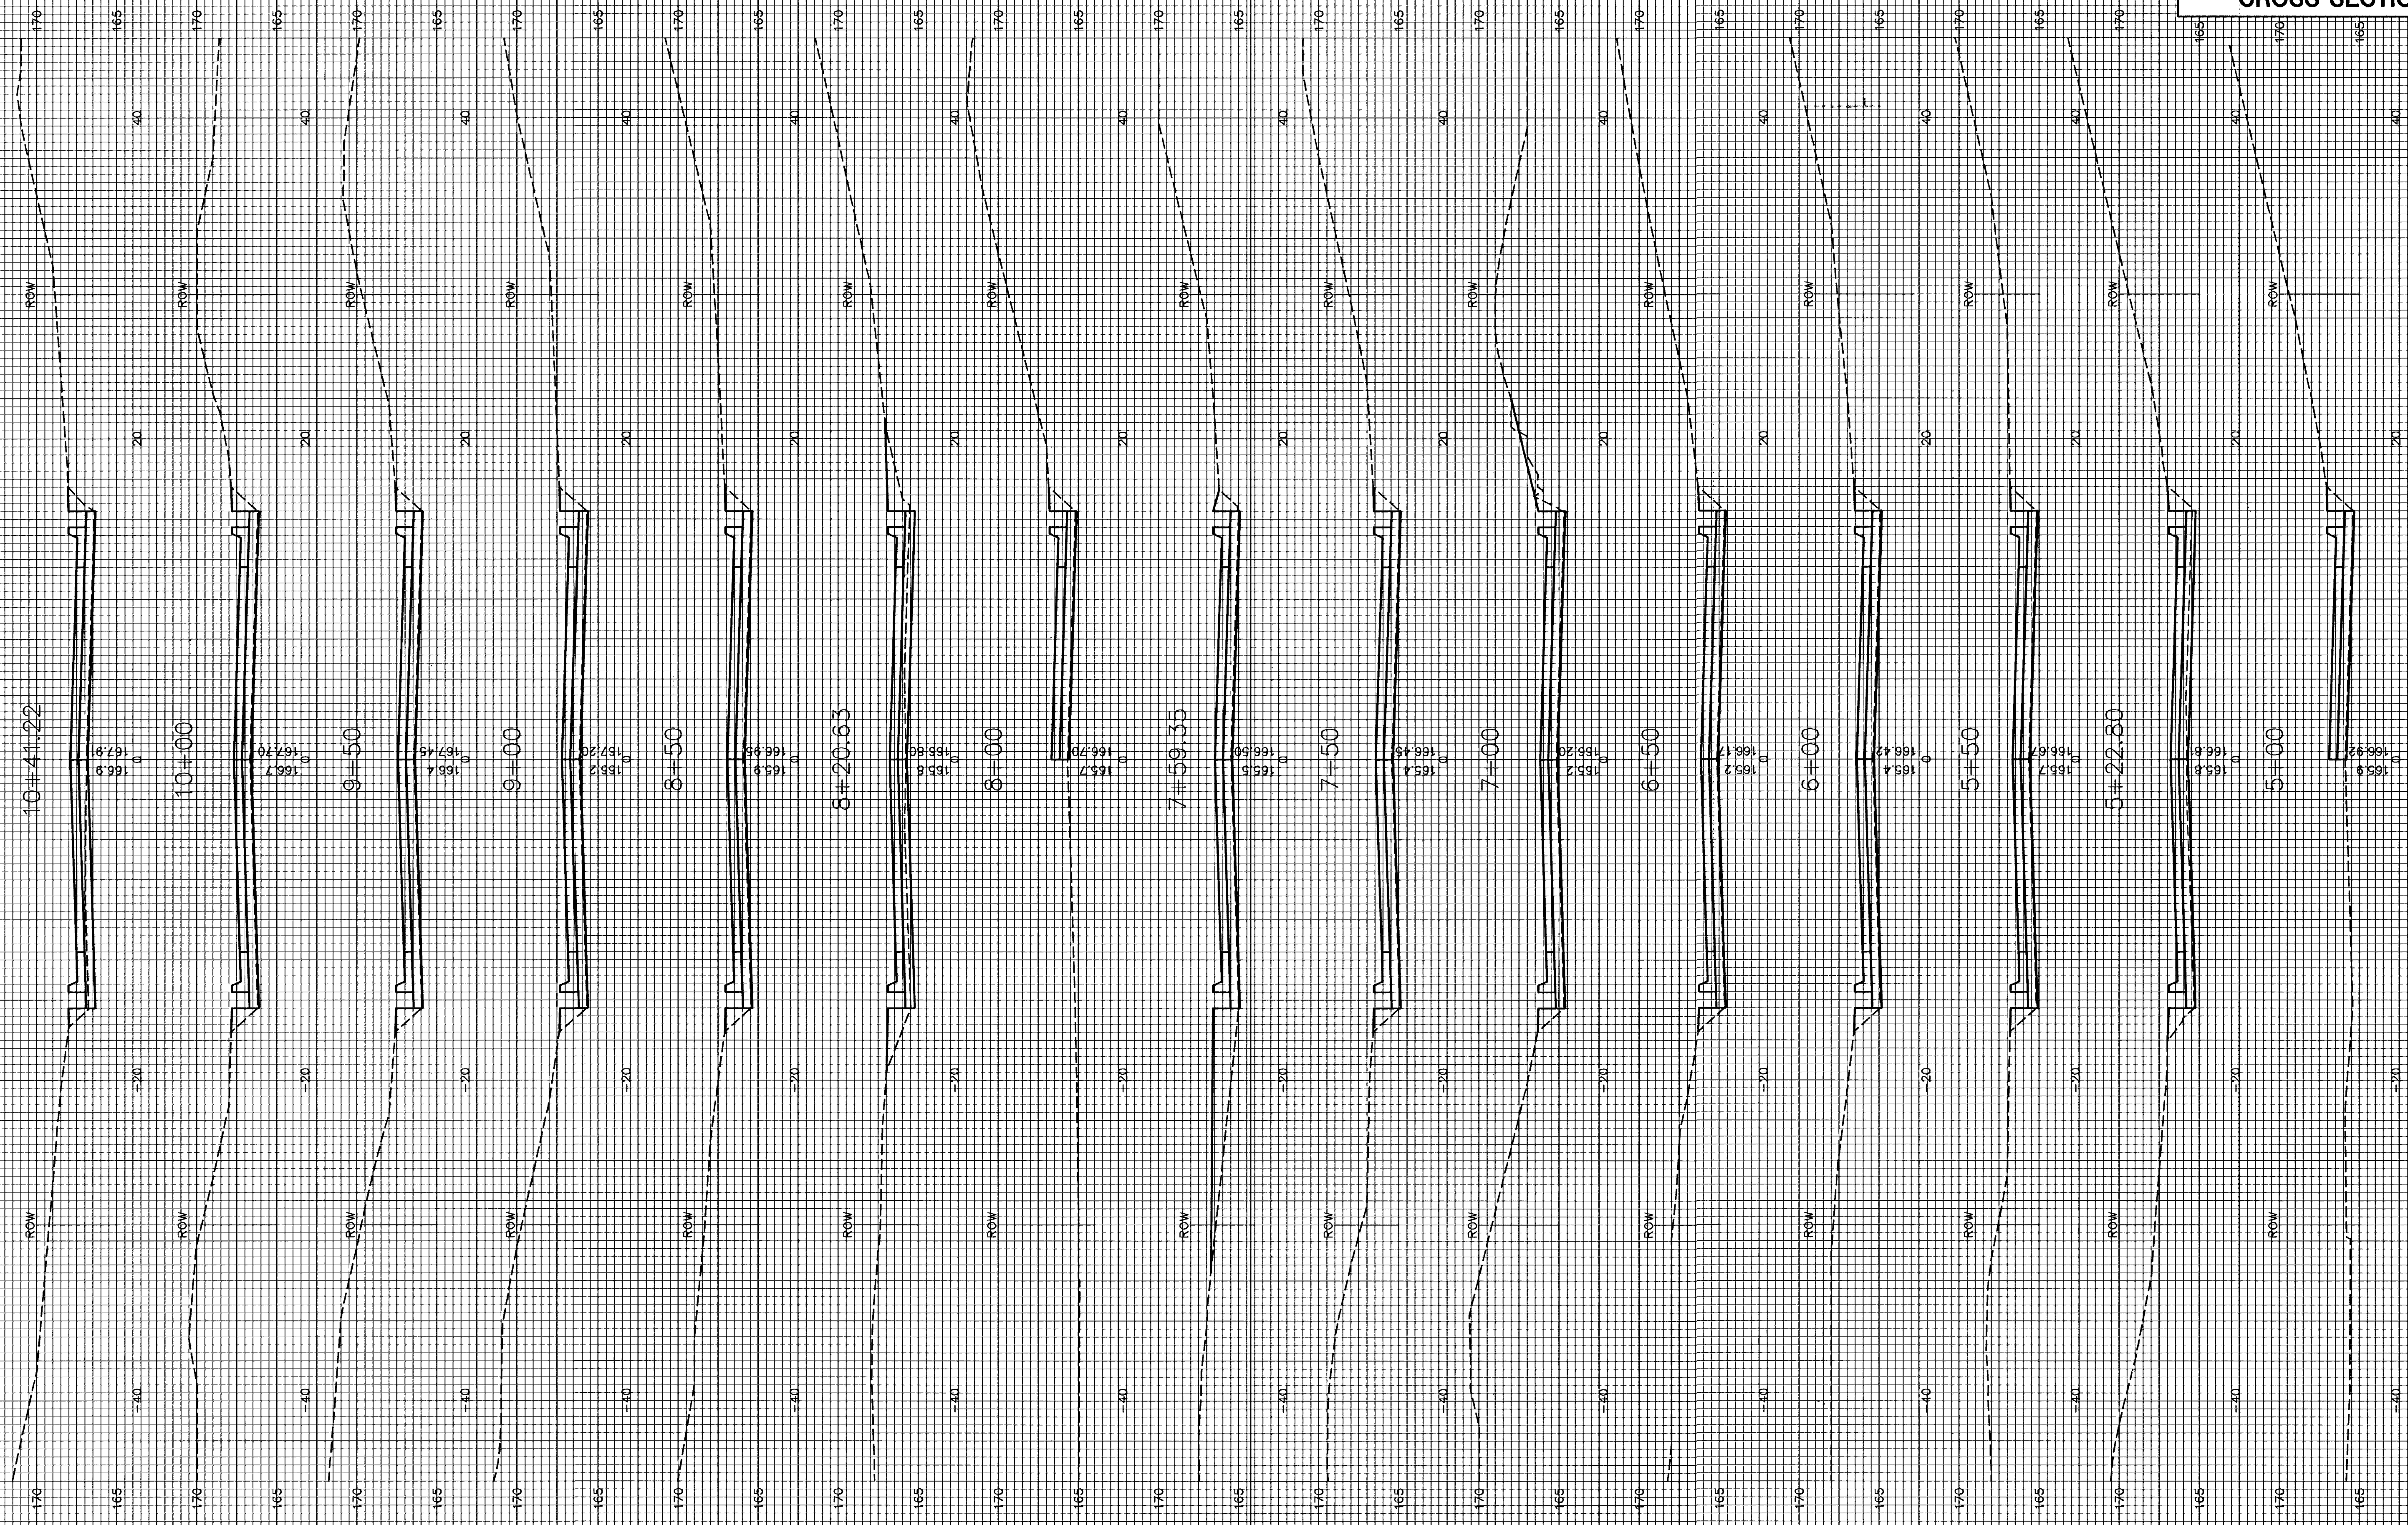

FOX RIDGE ADDITION
PHASE 8 PAVING PLANS
CROSS SECTIONS

WESTLAKES PARKWAY