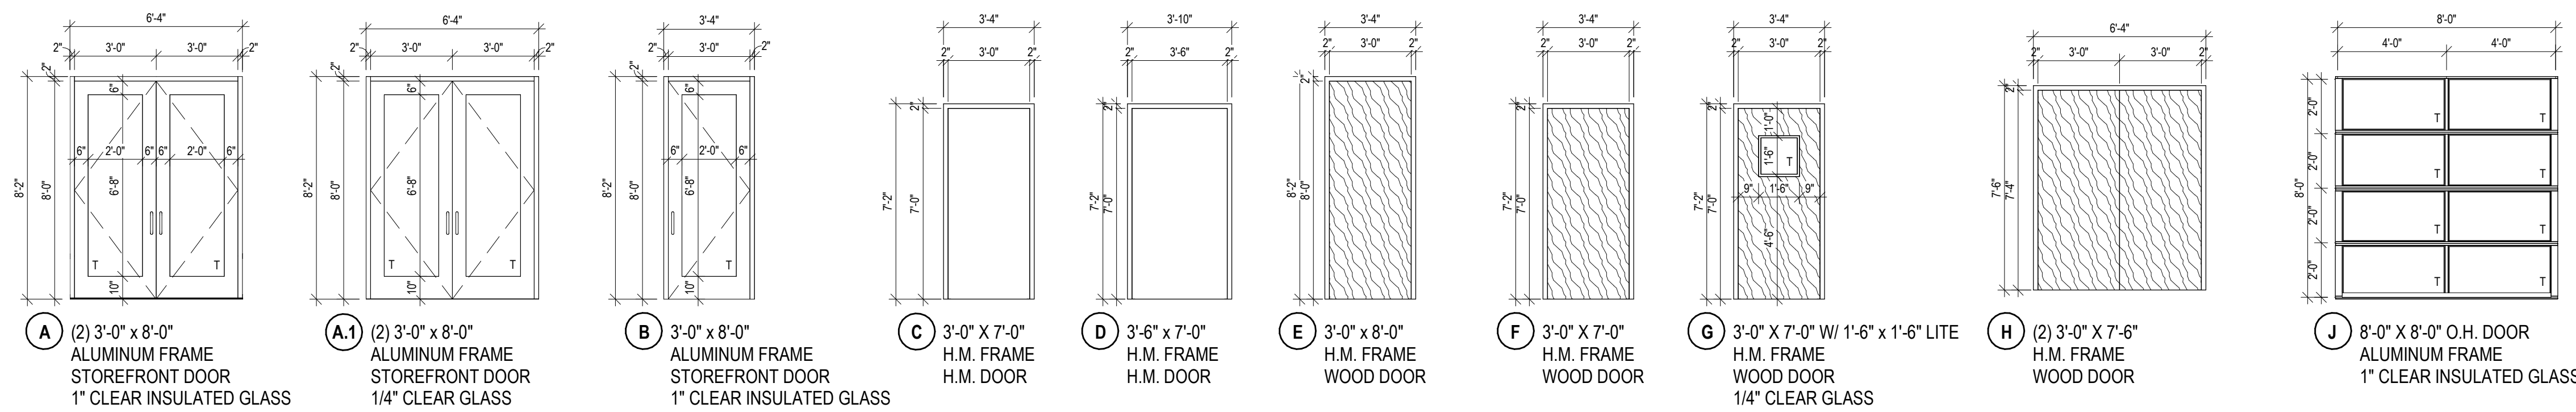

DOOR & FRAME TYPES SCALE: 1/4" = 1'
T - TEMPERED SAFETY GLASS

WINDOW TYPES SCALE: 1/4" = 1'
T - TEMPERED SAFETY GLASS

HARDWARE

- ① -CONTINUOUS HINGES
-PANIC DEVICE WITH CONCEALED VERTICAL RODS
-PULLS
-CLOSERS
-CYLINDER LOCK
-WEATHER STRIPPING
-THRESHOLD
- ② -CONTINUOUS HINGES
-PANIC DEVICE
-PULLS
-CLOSERS
-CYLINDER LOCK
-WEATHER STRIPPING
-THRESHOLD
- ③ -HINGES
-LEVER LOCKSET
-CLOSER
-WEATHER STRIPPING
-LATCH GUARD
-RAIN DRIP
-THRESHOLD
- ④ -CONTINUOUS HINGES
-PUSH BARS
-PULLS
-CLOSER
- ⑤ -HINGES
-LEVER LOCKSET
- ⑥ -HINGES
-LEVER LOCKSET
-CLOSER
- ⑥.1 -HINGES
-LEVER LOCKSET
-CLOSER
-ARMOR GUARD BOTH SIDES OF DOOR
- ⑦ -HINGES
-LEVER PRIVACY LOCKSET
-CLOSER
- ⑧ -HINGES
-PUSH / PULL
-CLOSER
- ⑨ -HINGES
-LEVER LOCKSET AT WEST LEAF
-TOP & BOTTOM FLUSHBOLTS