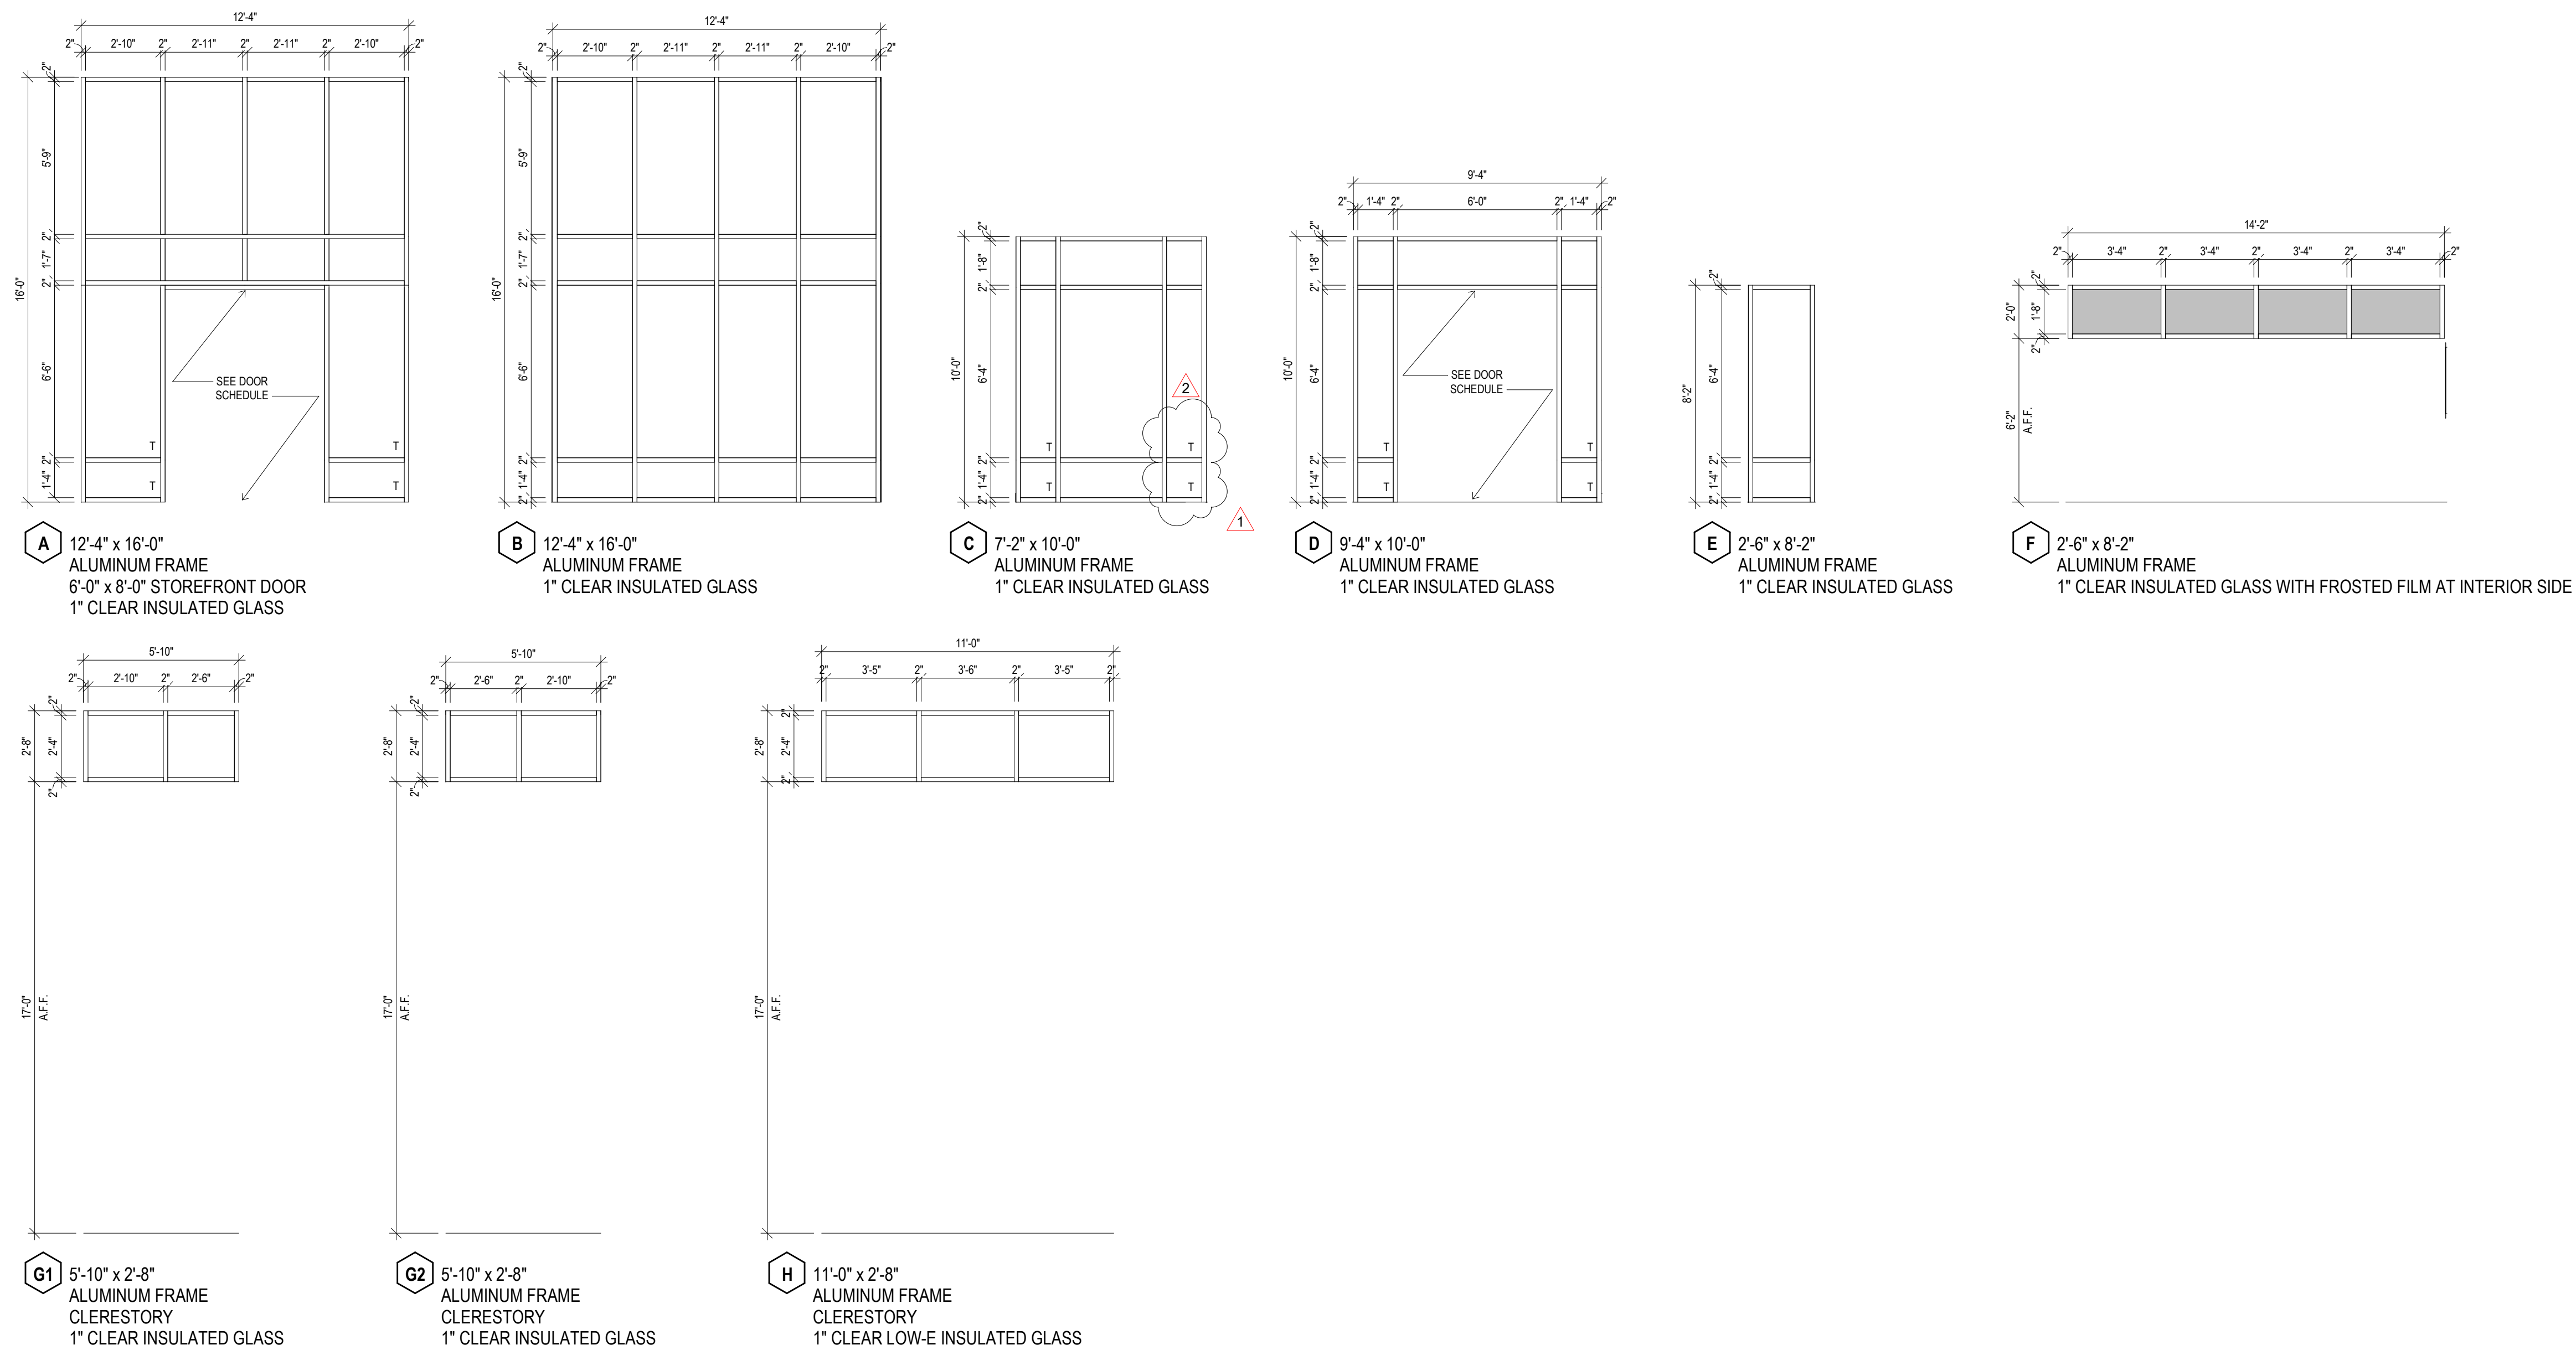

DOOR & FRAME TYPES SCALE: 1/4" = 1'
T - TEMPERED SAFETY GLASS

WINDOW TYPES SCALE: 1/4" = 1'
T - TEMPERED SAFETY GLASS

HARDWARE

- ① -CONTINUOUS HINGES
-PANIC DEVICE WITH CONCEALED VERTICAL RODS
-PULLS
-CLOSERS
-CYLINDER LOCK
-WEATHER STRIPPING
-THRESHOLD
- ② -CONTINUOUS HINGES
-PANIC DEVICE
-PULLS
-CLOSERS
-CYLINDER LOCK
-WEATHER STRIPPING
-THRESHOLD
- ③ -HINGES
-LEVER LOCKSET
-CLOSER
-WEATHER STRIPPING
-LATCH GUARD
-RAIN DRIP
-THRESHOLD
- ④ -CONTINUOUS HINGES
-PUSH BARS
-PULLS
-CLOSER
- ⑤ -HINGES
-LEVER LOCKSET
- ⑥ -HINGES
-LEVER LOCKSET
-CLOSER
- ⑥.1 -HINGES
-LEVER LOCKSET
-CLOSER
-ARMOR GUARD BOTH SIDES OF DOOR
- ⑦ -HINGES
-LEVER PRIVACY LOCKSET
-CLOSER
- ⑧ -HINGES
-PUSH / PULL
-CLOSER
- ⑨ -HINGES
-LEVER LOCKSET AT WEST LEAF
-TOP & BOTTOM FLUSHBOLTS

**O.J. WATSON PARK
EVENT CENTER**
3022 S MCLEAN BLVD, WICHITA, KS 67217

CITY REVISIONS 2 13 APR 20
CITY REVISIONS 30 MAR 20
PERMIT SET 13 FEB 20

DOOR & WINDOW
SCHEDULES

A8.1