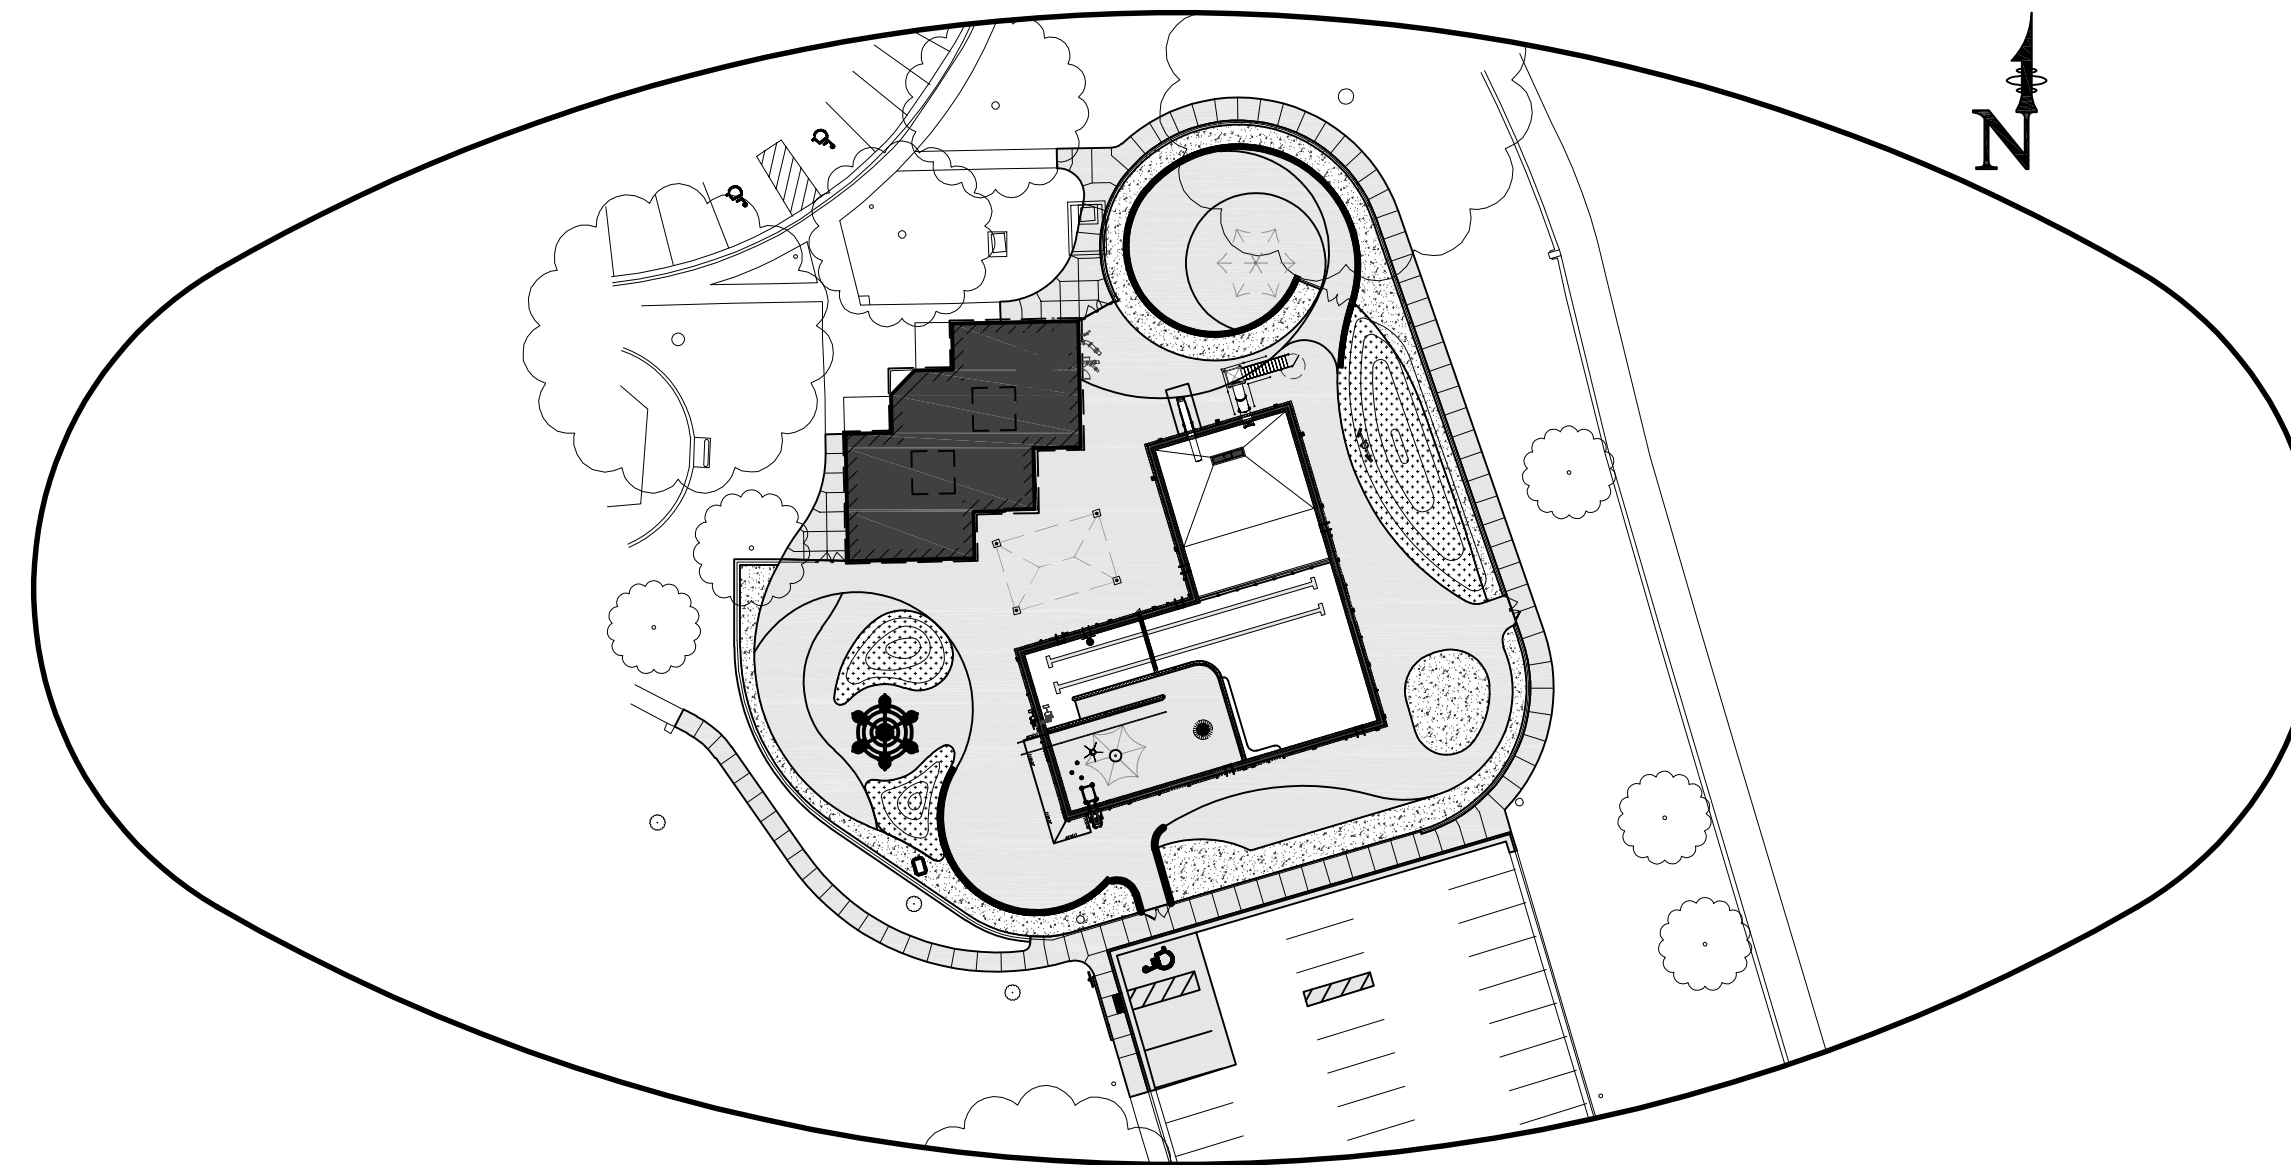

WICHITA, KANSAS

Pool Improvements

MINISA PARK

2020

CITY OF WICHITA
 Project Number 482-11030
 OCA Number 810047

PROJECT AREA

POOL LAYOUT

PROJECT LOCATION
 1350 North Jeanette
 Wichita, KS 67203

SHEET INDEX	
--	COVER SHEET
SP-D1	EXISTING POOL DEMO PLAN
SV-01	SURVEY
SA-01	SITE ARCHITECTURAL PLAN
SA-02	LAYOUT PLAN - NORTH
SA-03	LAYOUT PLAN - SOUTH
SA-04	COORDINATE POINTS
SA-05	SITE DETAILS
SA-06	SITE DETAILS
SA-07	JOINTING PLAN
SA-08	JOINTING PLAN
CG-01	OVERALL GRADING PLAN
CG-02	GRADING PLAN - NORTH
CG-03	GRADING PLAN - SOUTH
LS-01	OVERALL LANDSCAPE PLAN
LS-02	PLANTING PLAN - NORTH
LS-03	PLANTING PLAN - SOUTH
LS-04	LANDSCAPE DETAILS
LI-01	IRRIGATION PLAN
LI-02	IRRIGATION DETAILS
SP-P0	POOL AREA KEY NOTES AND DATA
SP-P1	POOL PLAN
SP-P2	POOL SECTIONS
SP-P3	POOL SECTIONS
SP-PM1	POOL MECHANICAL PLAN
SP-PM2	POOL AREA DETAILS
SP-PM3	POOL AREA DETAILS
SP-PM4	POOL AREA DETAILS
SP-PM5	POOL AREA DETAILS
SP-PM6	POOL AREA DETAILS
SP-F0	FILTER AREA IMPROVEMENT DATA AND KEY NOTES
SP-F1	FILTER AREA DEMO PLAN
SP-F2	FILTER AREA IMPROVEMENT PLAN AND PLAN SECTION
SP-F3	FILTER AREA IMPROVEMENT SECTIONS
SP-F4	FILTER AREA IMPROVEMENT DETAILS
SP-F5	FILTER AREA IMPROVEMENT DETAILS
A-100	ARCHITECTURAL PLAN
A-200	ARCHITECTURAL PLAN
SP-ME1	SYMBOLS & ABBREVIATIONS
SP-ME2	MEP SITE PLAN
SP-M1	MECHANICAL PLAN, DETAILS & SCHEDULES
SP-E1	ELECTRICAL PLANS
SP-E2	ELECTRICAL DETAILS
SP-E3	ELECTRICAL DETAILS AND RISER DIAGRAM