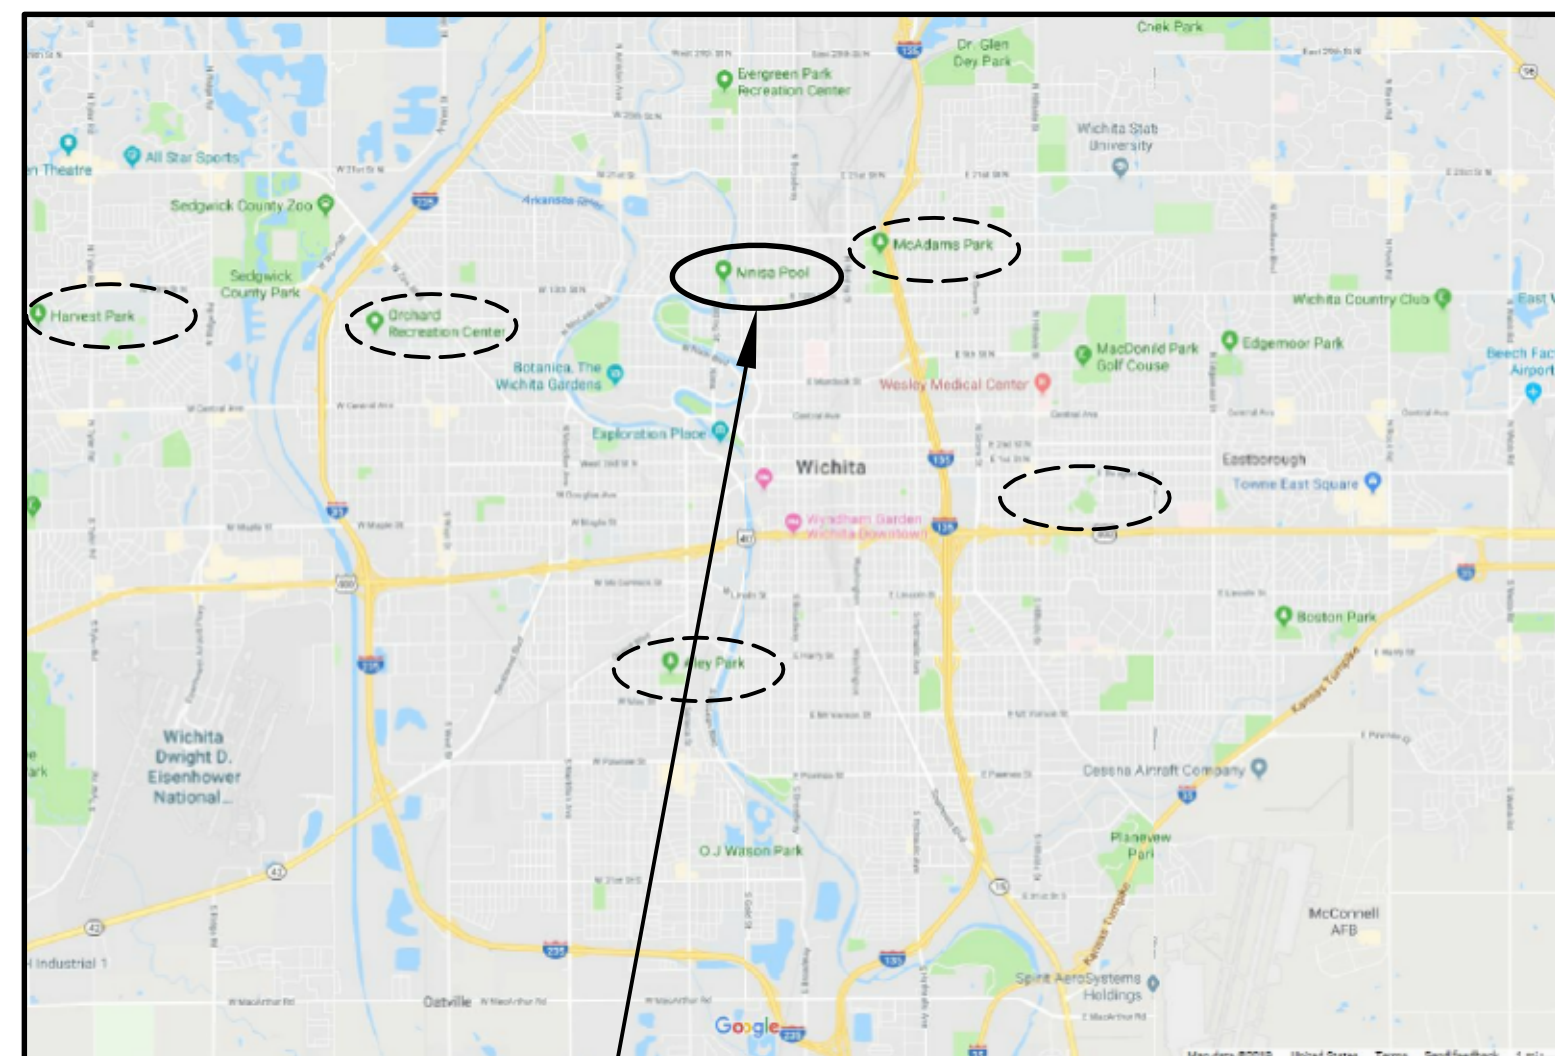

WICHITA, KANSAS

Pool Improvements

MINISA PARK

2020

CITY OF WICHITA
 Project Number 482-11030
 OCA Number 810047

PROJECT AREA

POOL LAYOUT

PROJECT LOCATION
 1350 North Jeanette
 Wichita, KS 67203