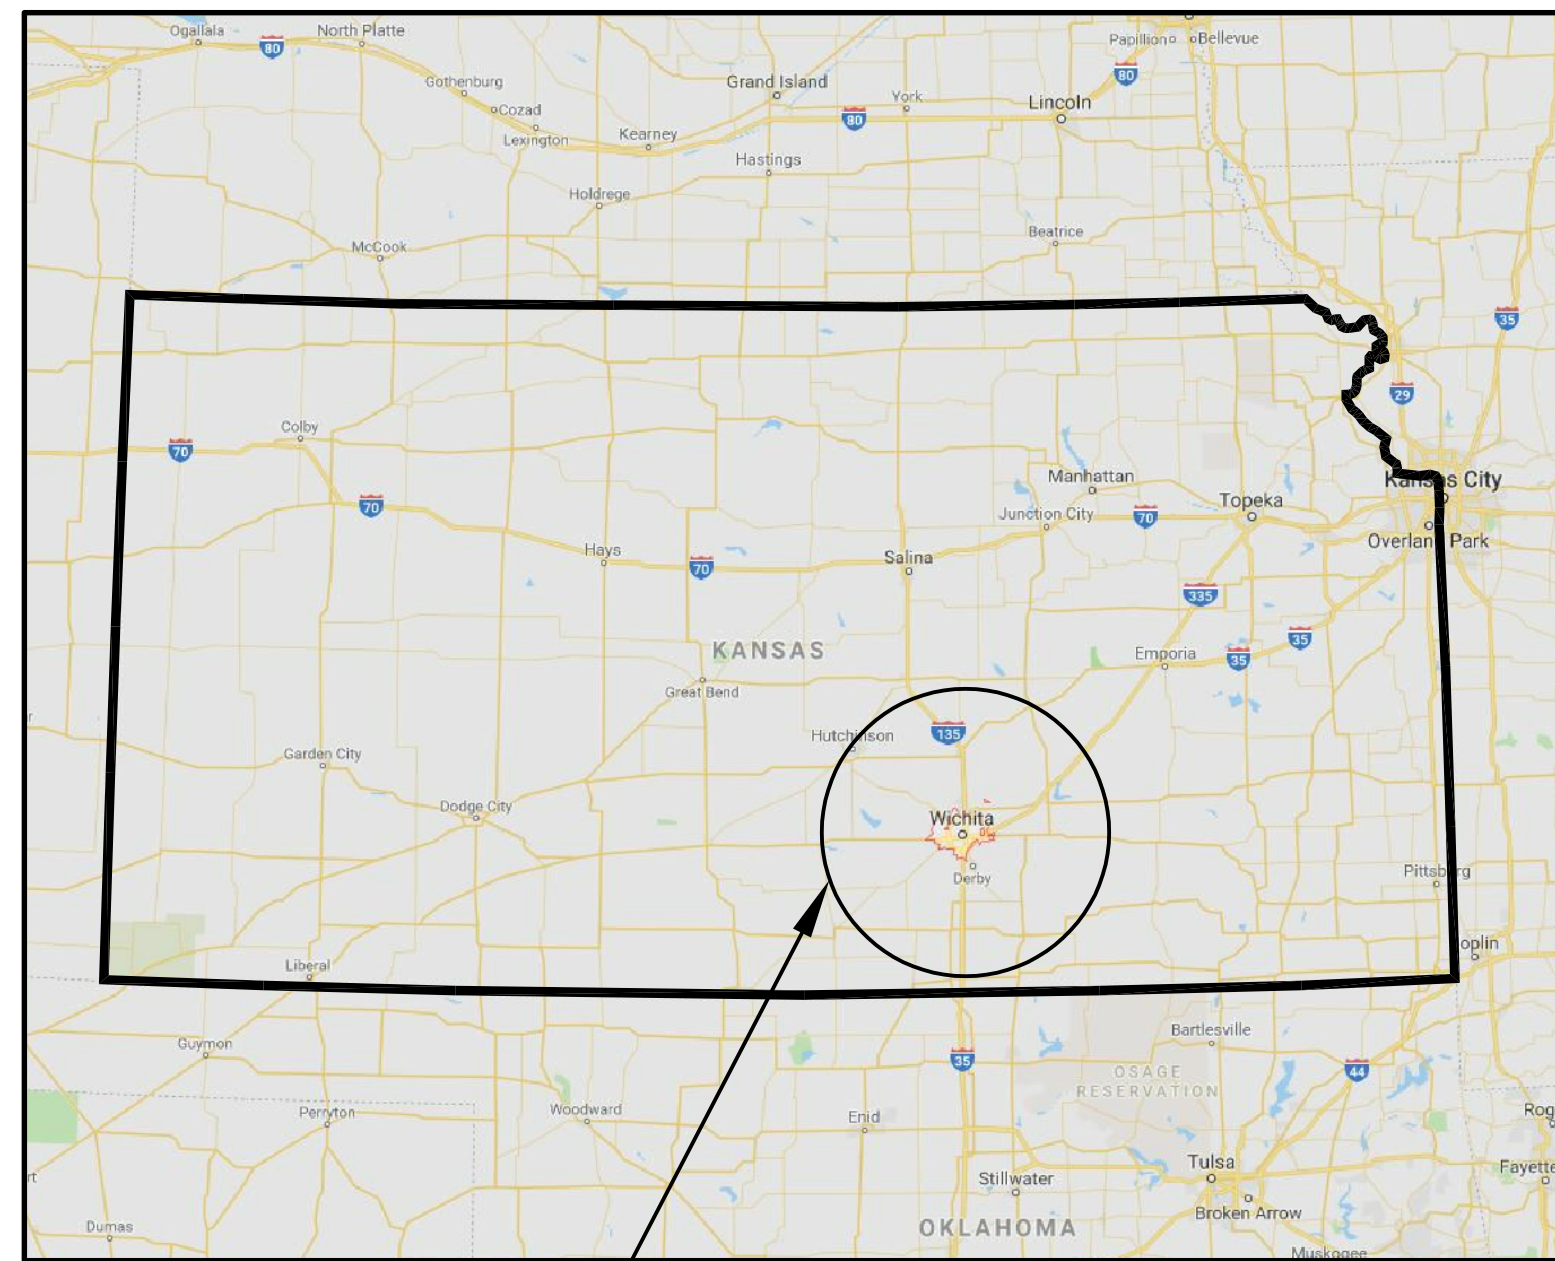

WICHITA, KANSAS

Pool Improvements

MINISA PARK

2020

CITY OF WICHITA
 Project Number 482-11030
 OCA Number 810047

PROJECT AREA

POOL LAYOUT

PROJECT LOCATION
 1350 North Jeanette
 Wichita, KS 67203

SHEET INDEX	
--	COVER SHEET
SP-D1	EXISTING POOL DEMO PLAN
SV-01	SURVEY
SA-01	SITE ARCHITECTURAL PLAN
SA-02	LAYOUT PLAN - NORTH
SA-03	LAYOUT PLAN - SOUTH
SA-04	COORDINATE POINTS
SA-05	SITE DETAILS
SA-06	SITE DETAILS
SA-07	JOINTING PLAN
SA-08	JOINTING PLAN
CG-01	OVERALL GRADING PLAN
CG-02	GRADING PLAN - NORTH
CG-03	GRADING PLAN - SOUTH
LS-01	OVERALL LANDSCAPE PLAN
LS-02	PLANTING PLAN - NORTH
LS-03	PLANTING PLAN - SOUTH
LS-04	LANDSCAPE DETAILS
LI-01	IRRIGATION PLAN
LI-02	IRRIGATION DETAILS
SP-P0	POOL AREA KEY NOTES AND DATA
SP-P1	POOL PLAN
SP-P2	POOL SECTIONS
SP-P3	POOL SECTIONS
SP-PM1	POOL MECHANICAL PLAN
SP-PM2	POOL AREA DETAILS
SP-PM3	POOL AREA DETAILS
SP-PM4	POOL AREA DETAILS
SP-PM5	POOL AREA DETAILS
SP-PM6	POOL AREA DETAILS
SP-F0	FILTER AREA IMPROVEMENT DATA AND KEY NOTES
SP-F1	FILTER AREA DEMO PLAN
SP-F2	FILTER AREA IMPROVEMENT PLAN AND PLAN SECTION
SP-F3	FILTER AREA IMPROVEMENT SECTIONS
SP-F4	FILTER AREA IMPROVEMENT DETAILS
SP-F5	FILTER AREA IMPROVEMENT DETAILS
A-100	ARCHITECTURAL PLAN
A-200	ARCHITECTURAL PLAN
SP-ME1	SYMBOLS & ABBREVIATIONS
SP-ME2	MEP SITE PLAN
SP-M1	MECHANICAL PLAN, DETAILS & SCHEDULES
SP-E1	ELECTRICAL PLANS
SP-E2	ELECTRICAL DETAILS
SP-E3	ELECTRICAL DETAILS AND RISER DIAGRAM