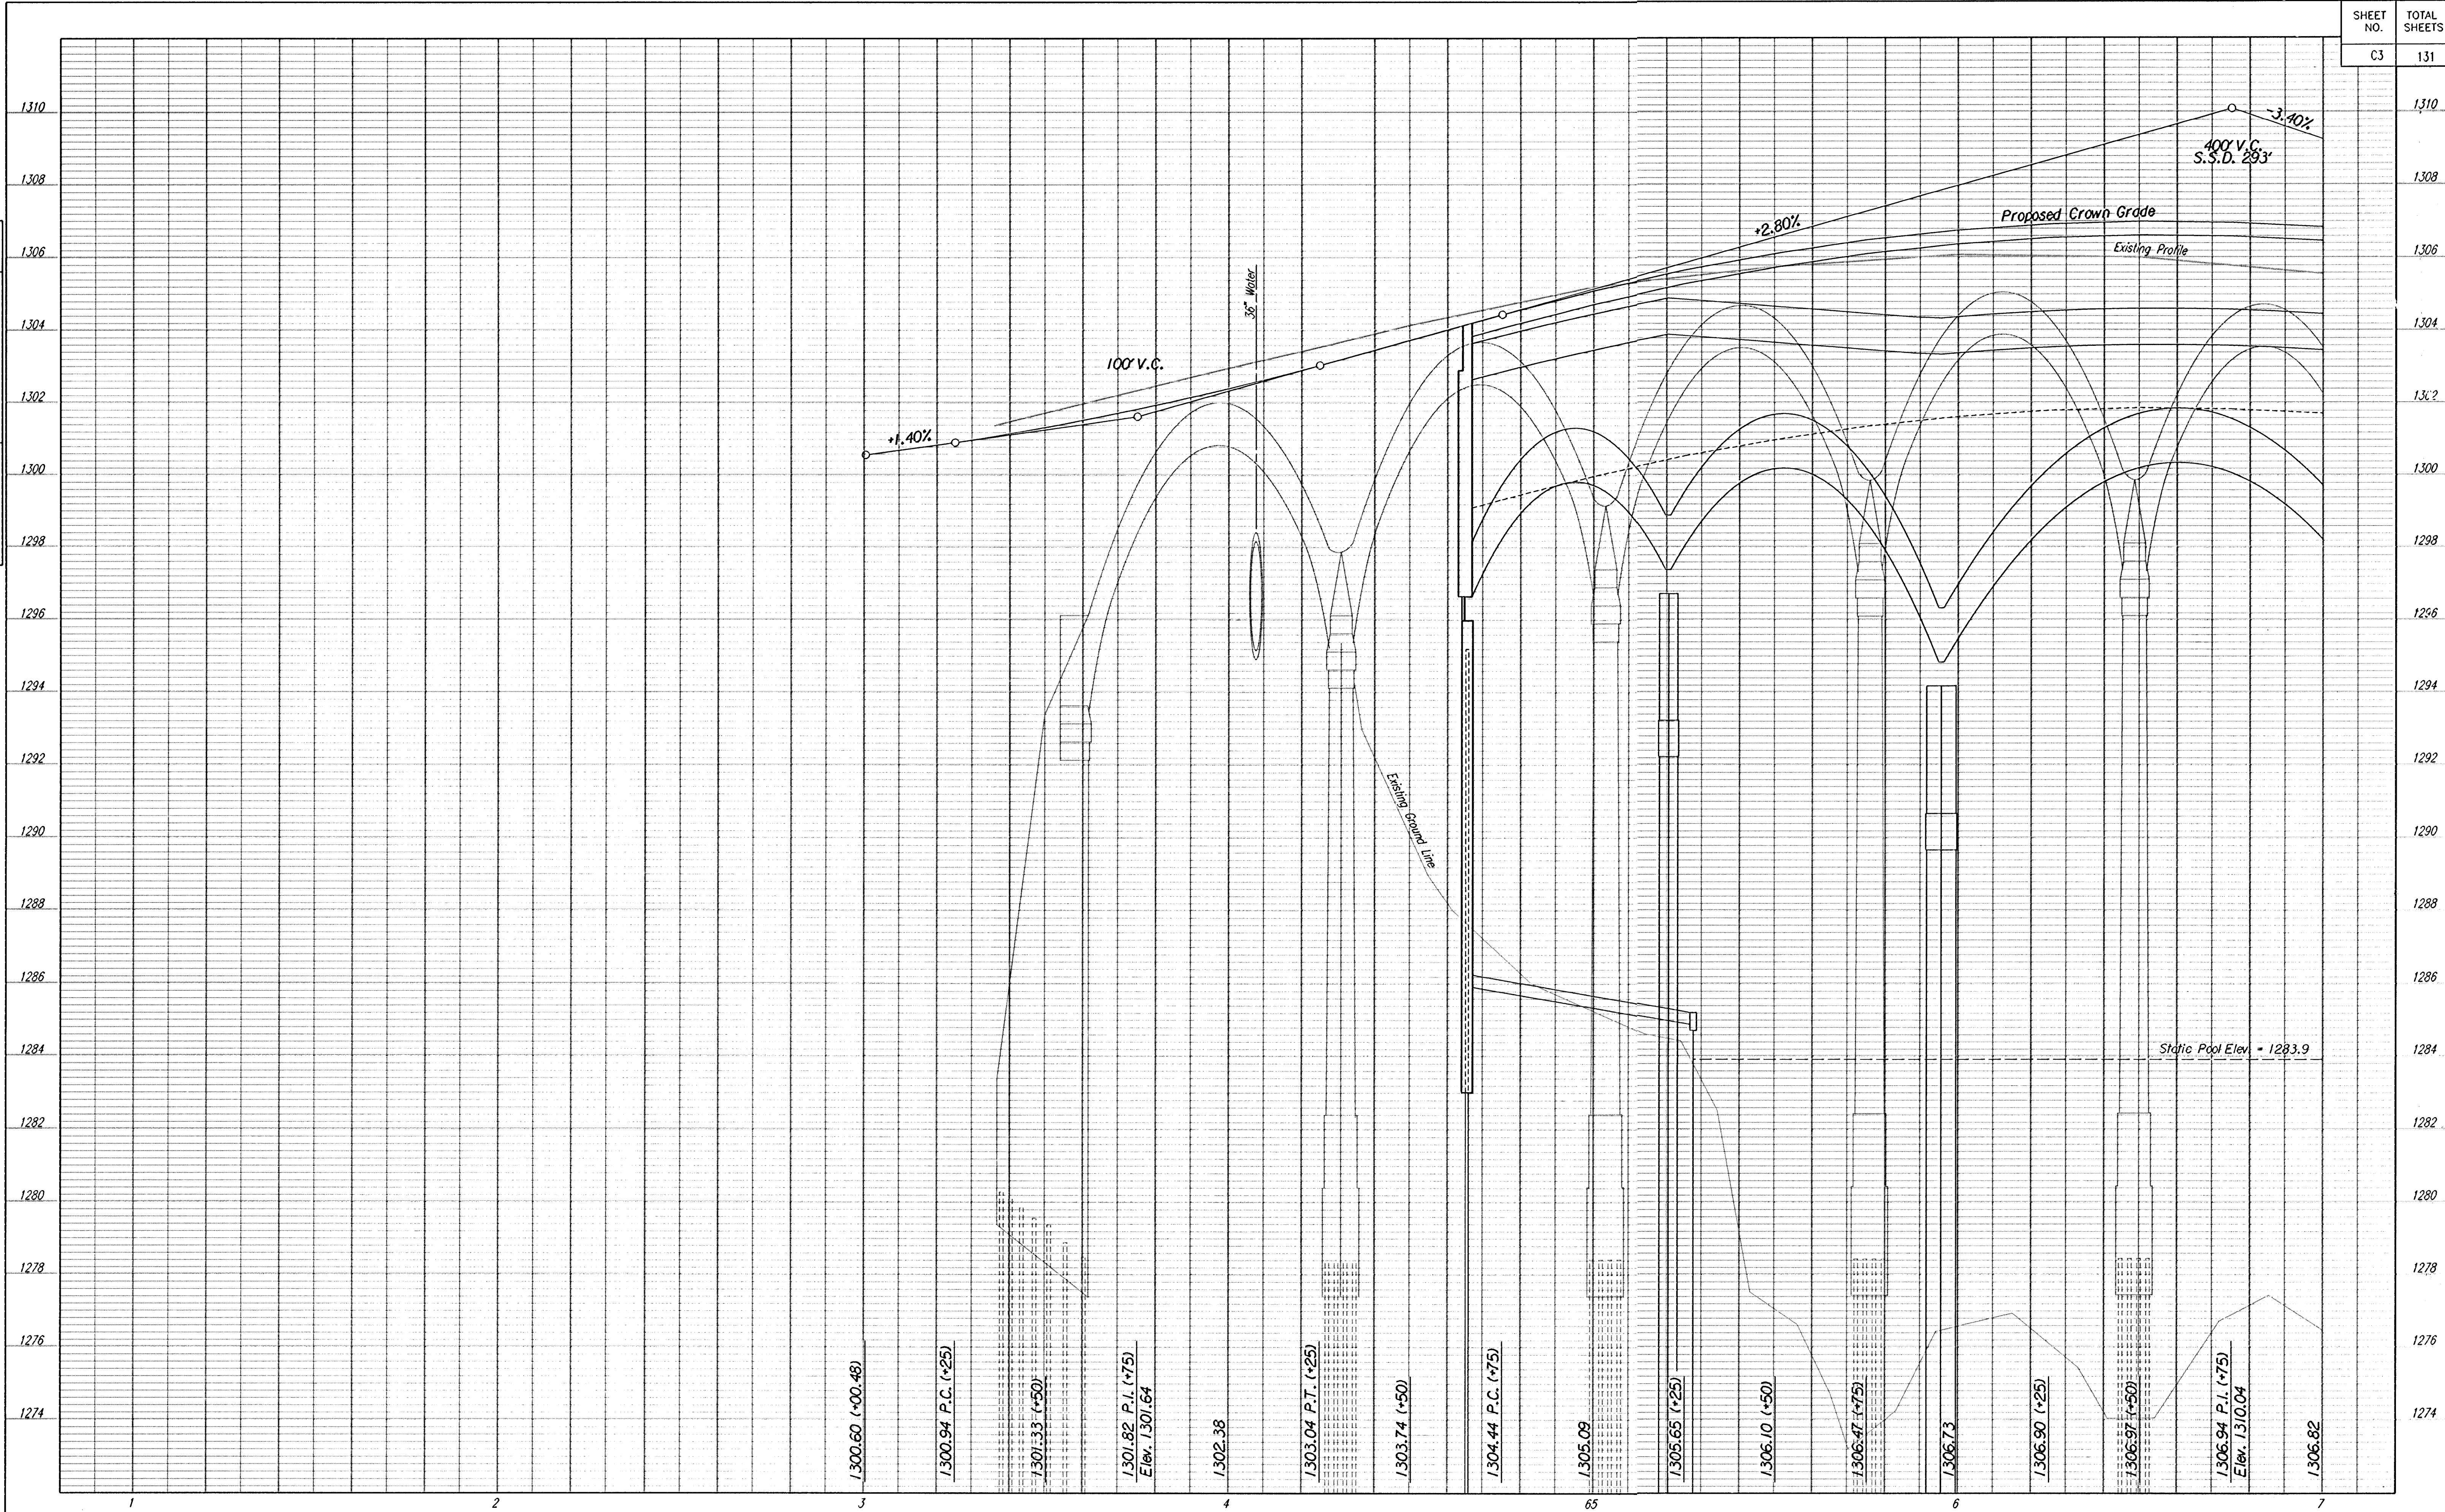

DATE	
BY	
REFERENCES NOTED	
REFERENCES CHECKED	

Drawing Name: 595088\vaugli\sdougprof.dgn
 Drawn by: Jgp
 Plotted By: will 8-25-97