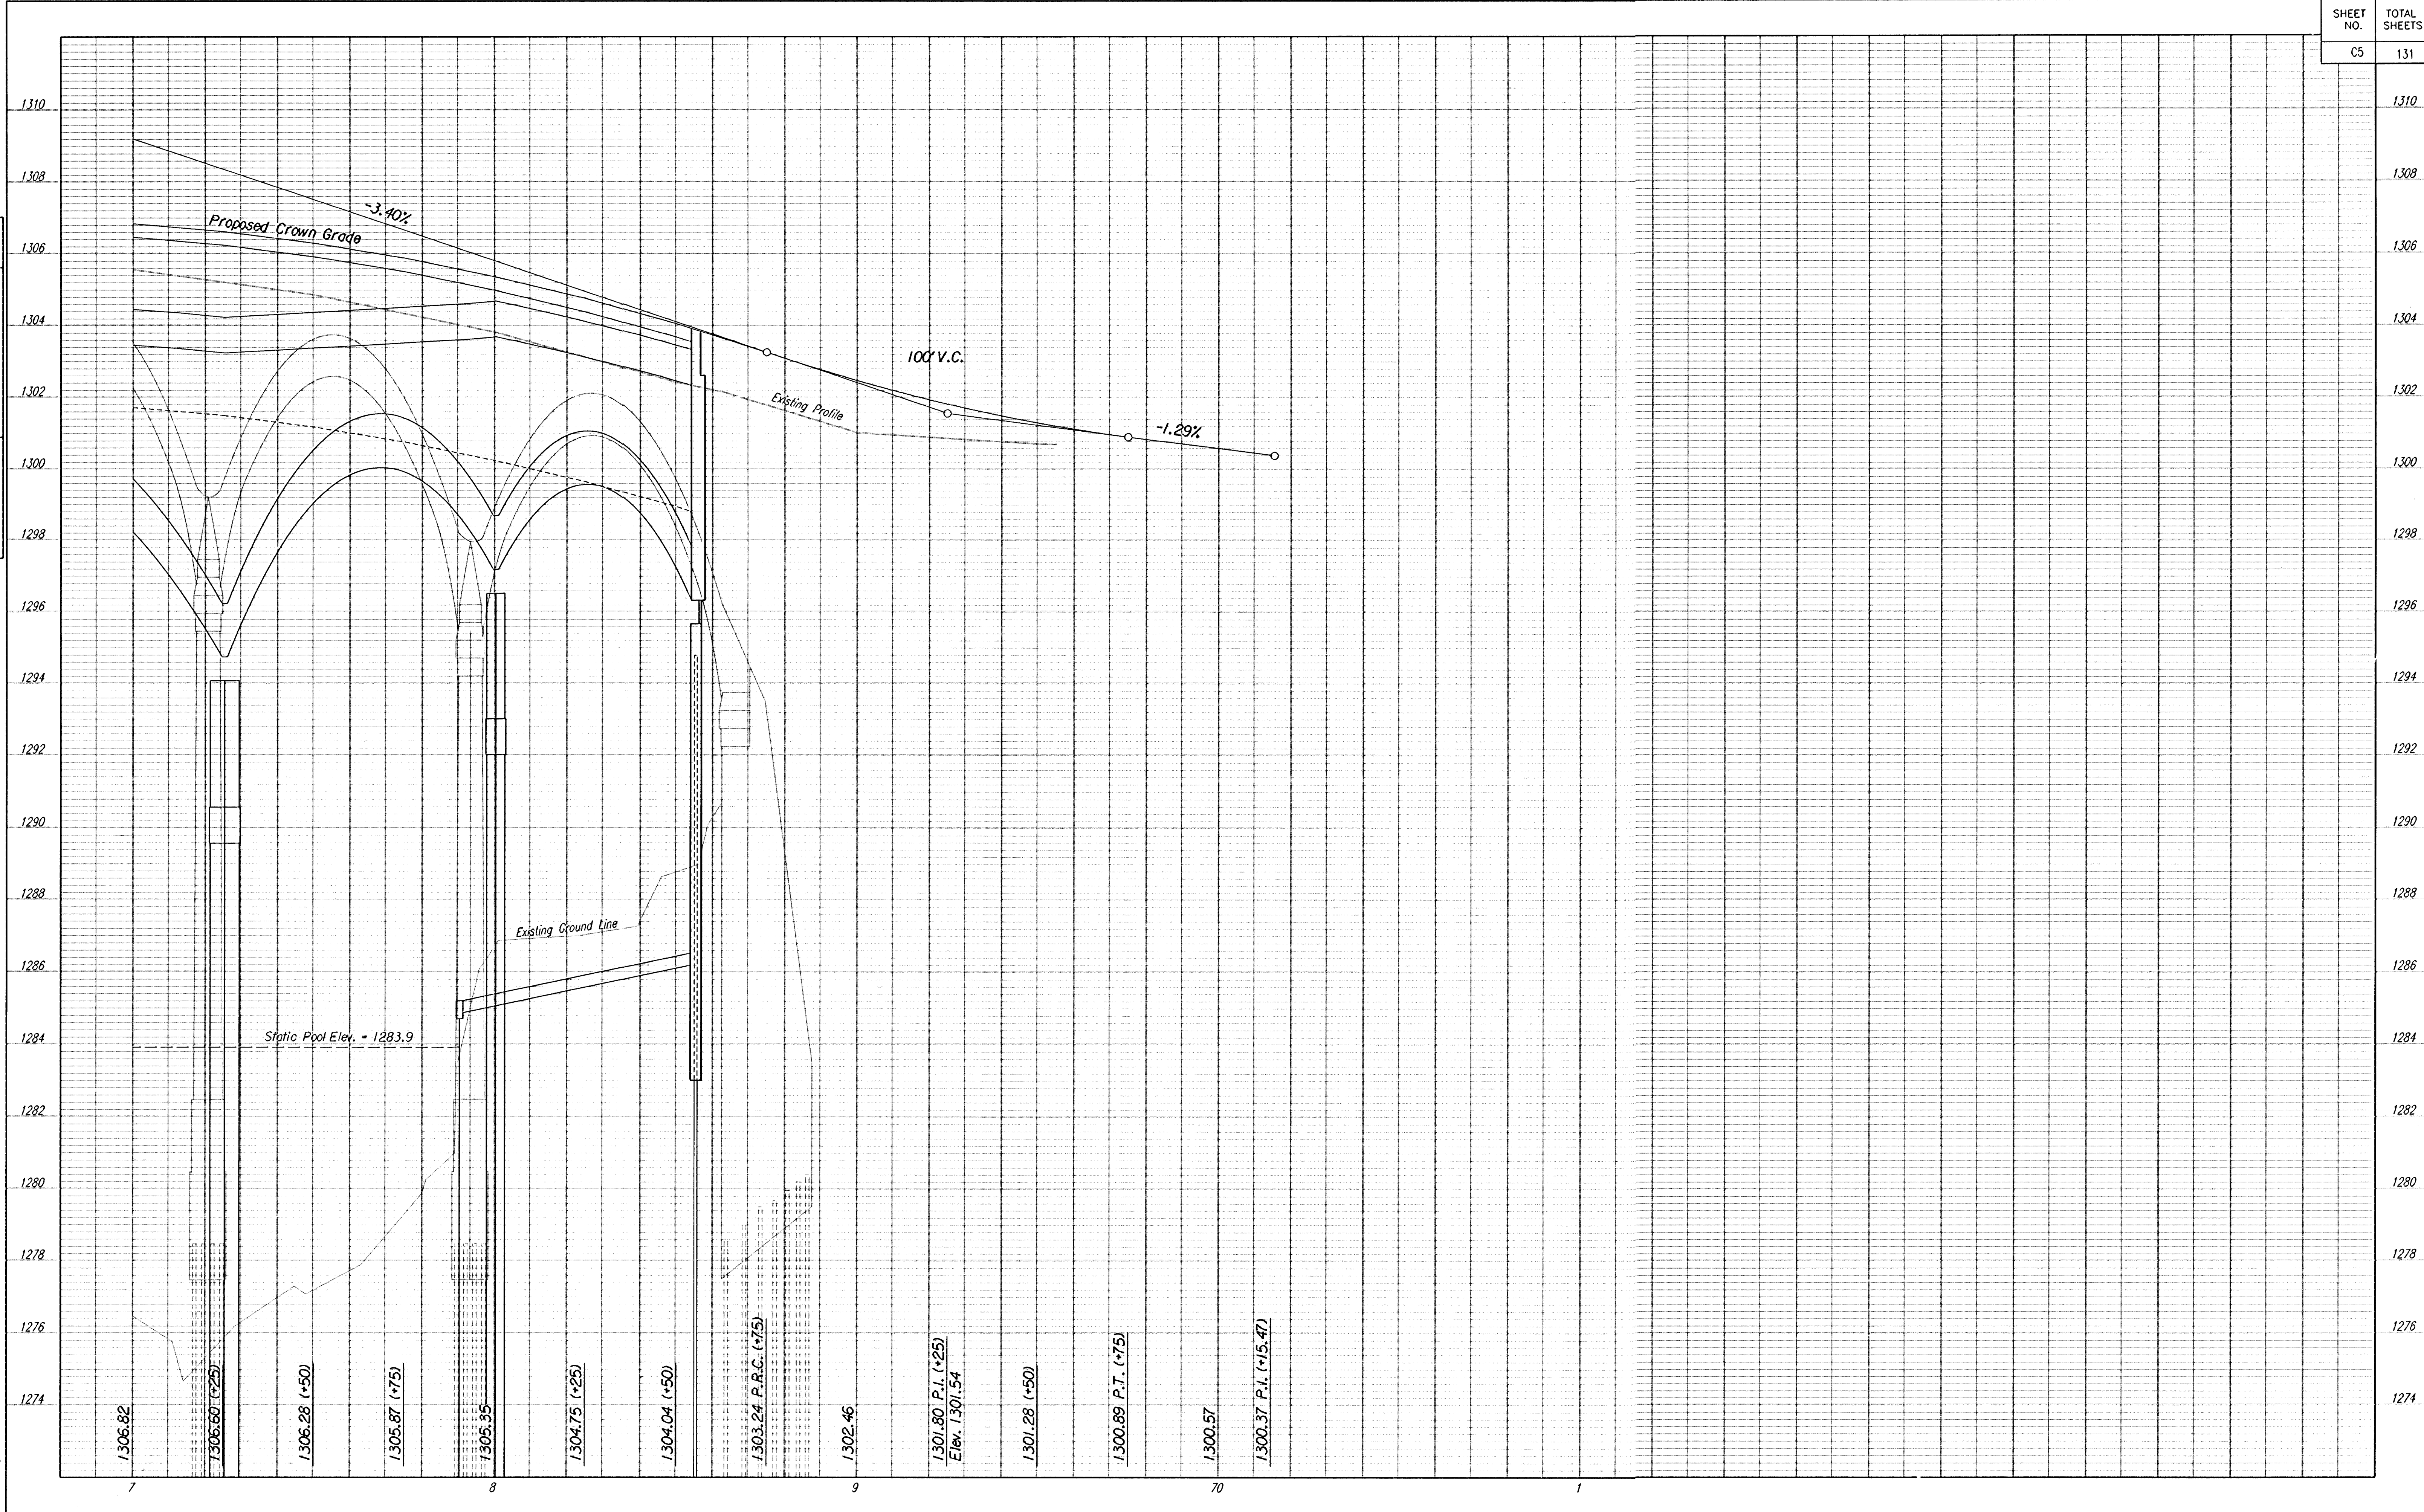

DATE	
BY	
REFERENCES NOTED	
REFERENCES CHECKED	

Drawing Name: \\S:\95088\douglas\augprof.dgn  
 Drawn by: Jgp  
 Plotted By: will 8-25-97