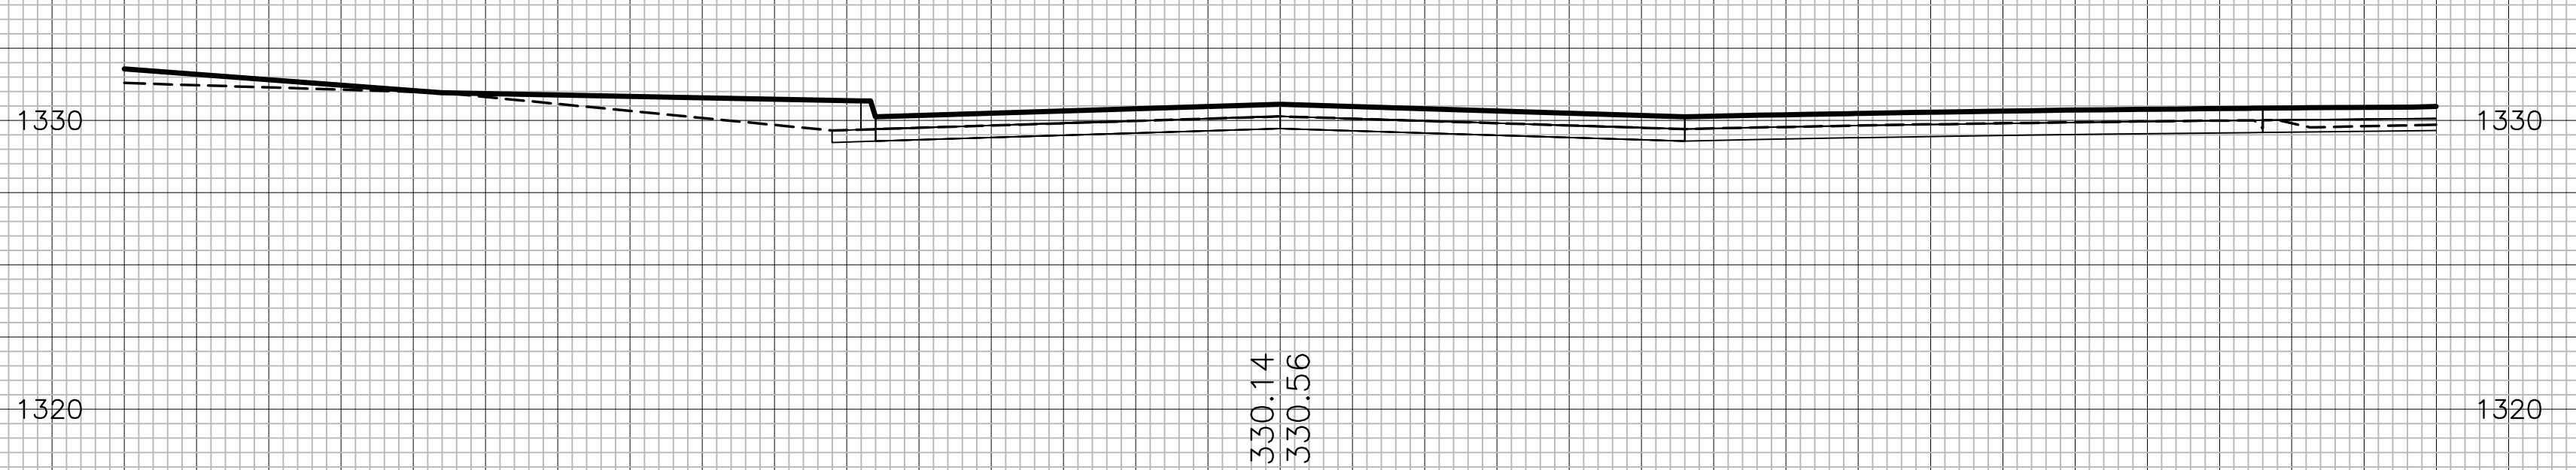

1340 43+00.00 1340

1340 42+50.00 1340

1340 42+00.00 1340

1340 41+50.00 1340

1340 41+00.00 1340

COURTYARDS AT THE MOORINGS  
DRIFTWOOD ST. (CONT)  
CROSS SECTIONS

DRIFTWOOD ST.

40  
51

21427-05-5800-PH1