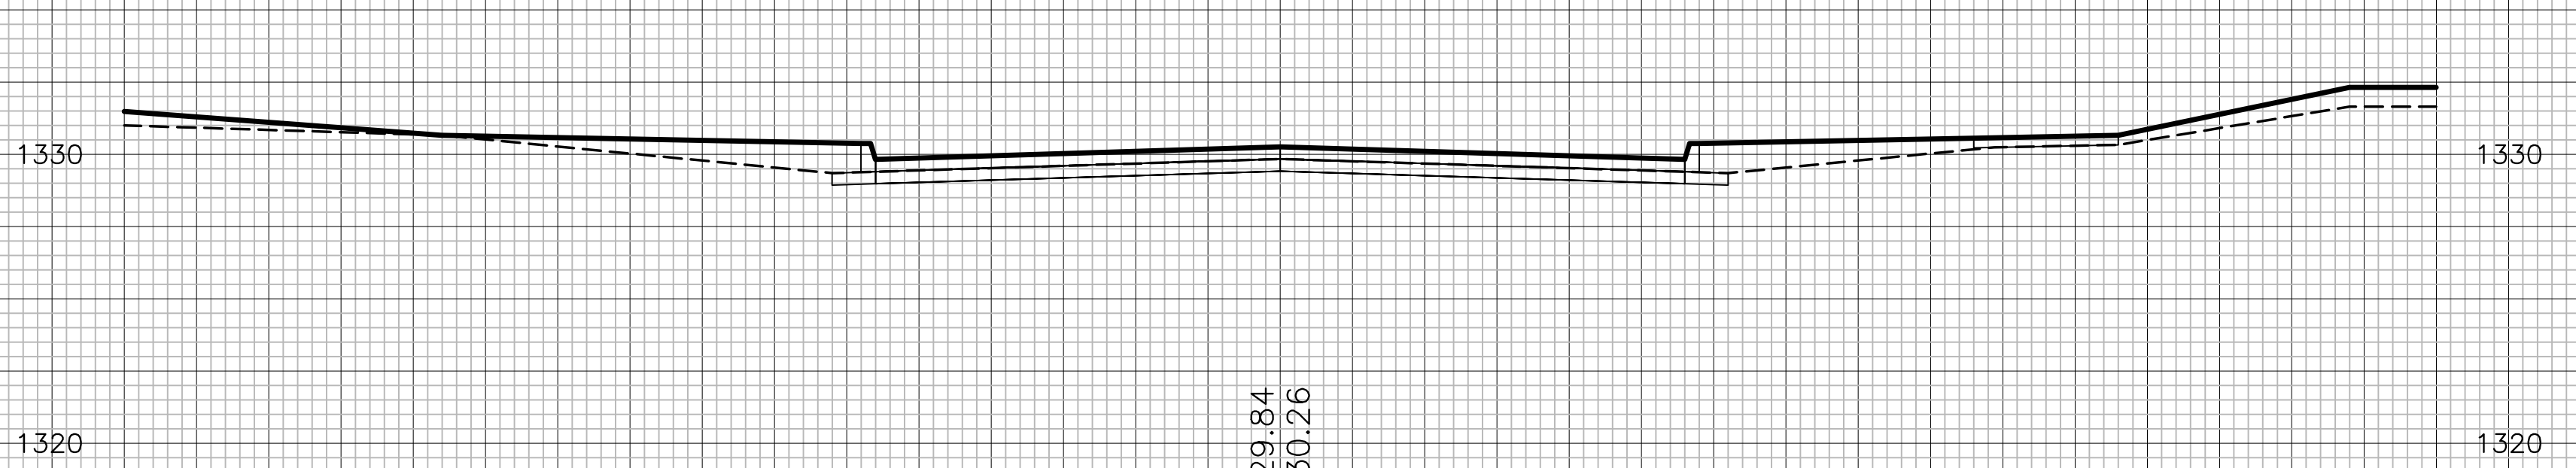

1340 43+00.00 1340

1340 42+50.00 1340

1340 42+00.00 1340

1340 41+50.00 1340

1340 41+00.00 1340

COURTYARDS AT THE MOORINGS  
DRIFTWOOD ST. (CONT)  
CROSS SECTIONS

DRIFTWOOD ST.

40  
51

21427-05-5800-PH1