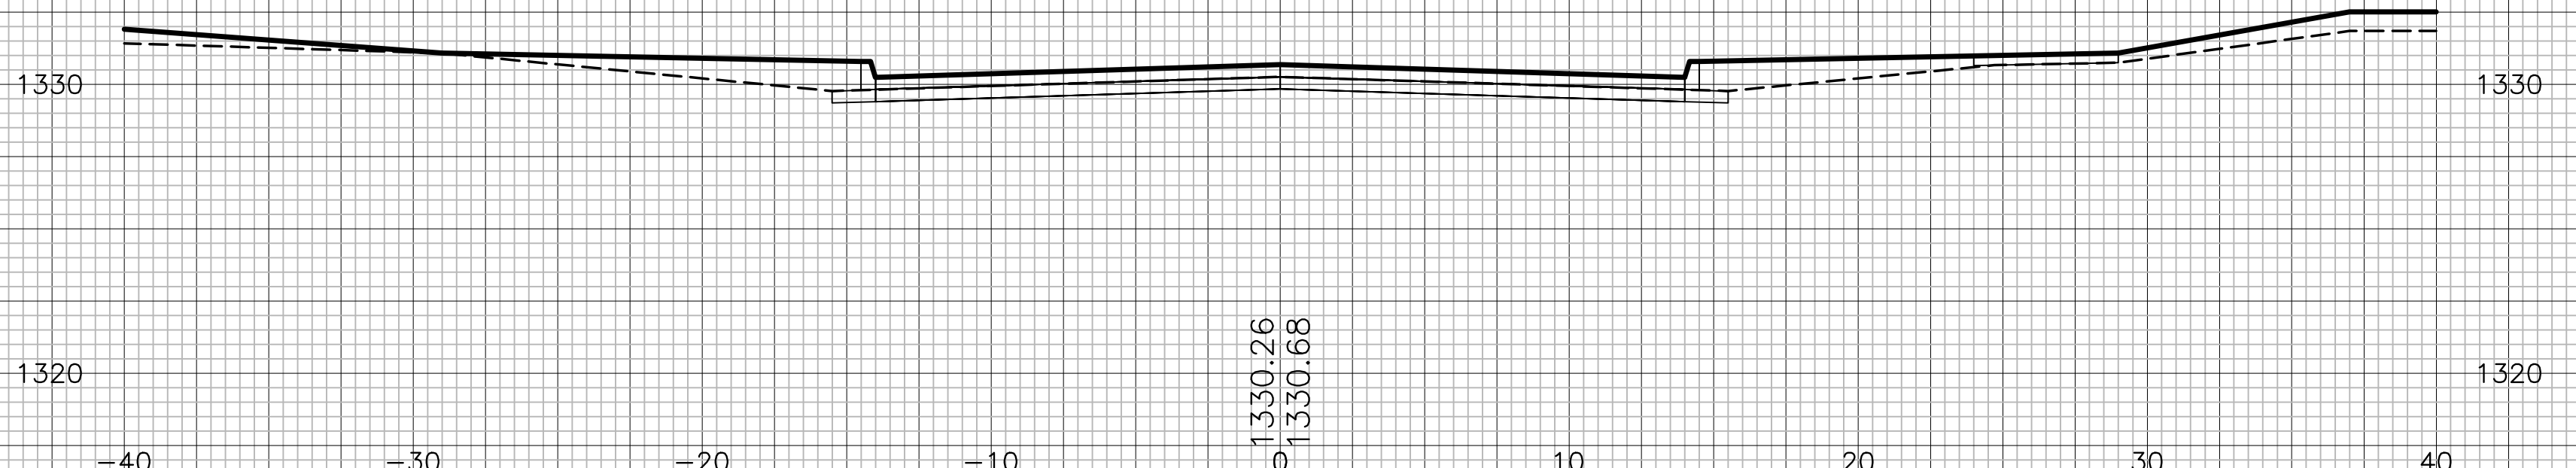

1340 43+00.00 1340

1340 42+50.00 1340

1340 42+00.00 1340

1340 41+50.00 1340

1340 41+00.00 1340

COURTYARDS AT THE MOORINGS  
DRIFTWOOD ST. (CONT)  
CROSS SECTIONS

DRIFTWOOD ST.

40  
51

21427-05-5800-PH1