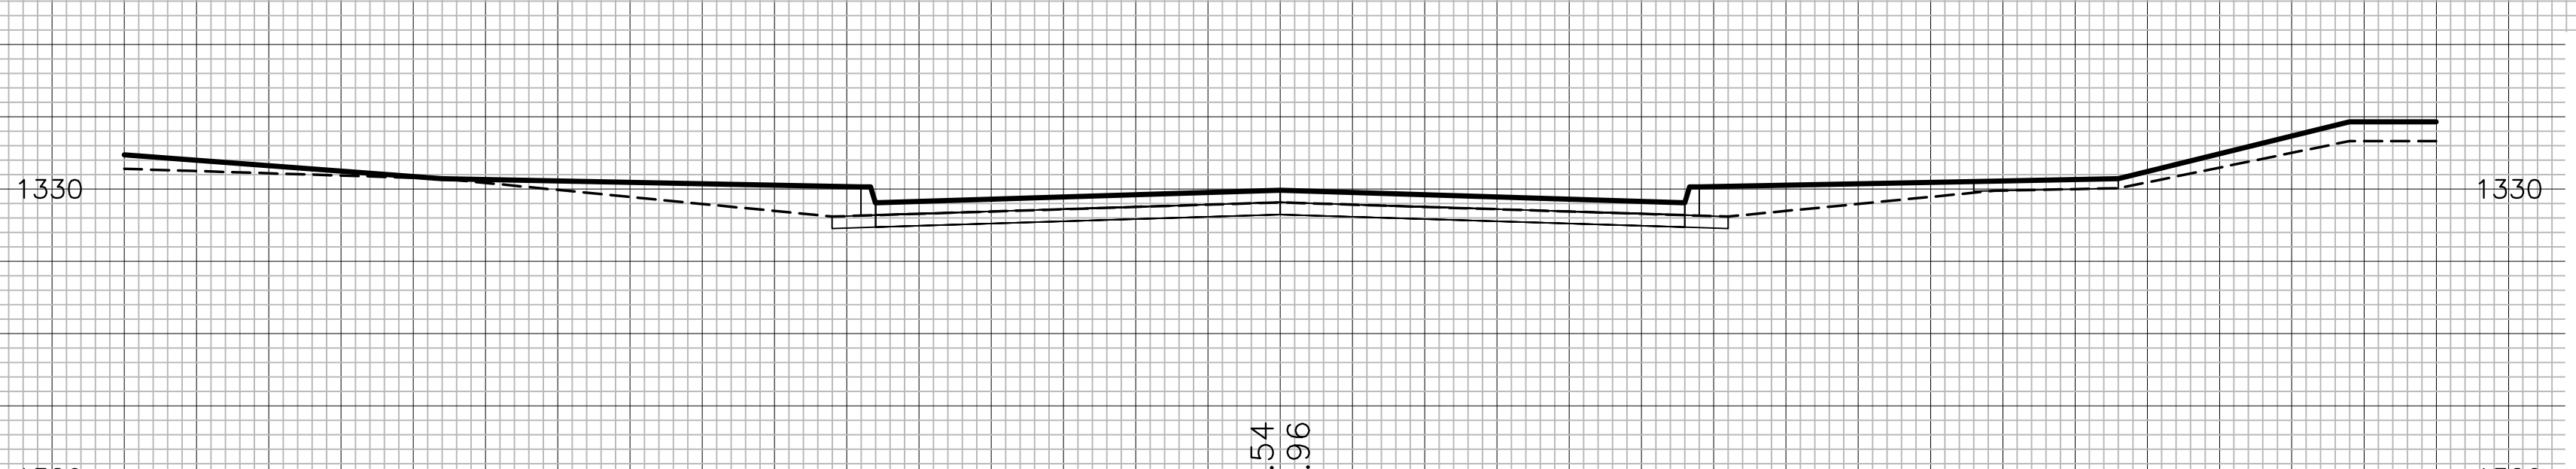

1340 43+00.00 1340

1340 42+50.00 1340

1340 42+00.00 1340

1340 41+50.00 1340

1340 41+00.00 1340

COURTYARDS AT THE MOORINGS  
DRIFTWOOD ST. (CONT)  
CROSS SECTIONS

DRIFTWOOD ST.

40  
51

21427-05-5800-PH1