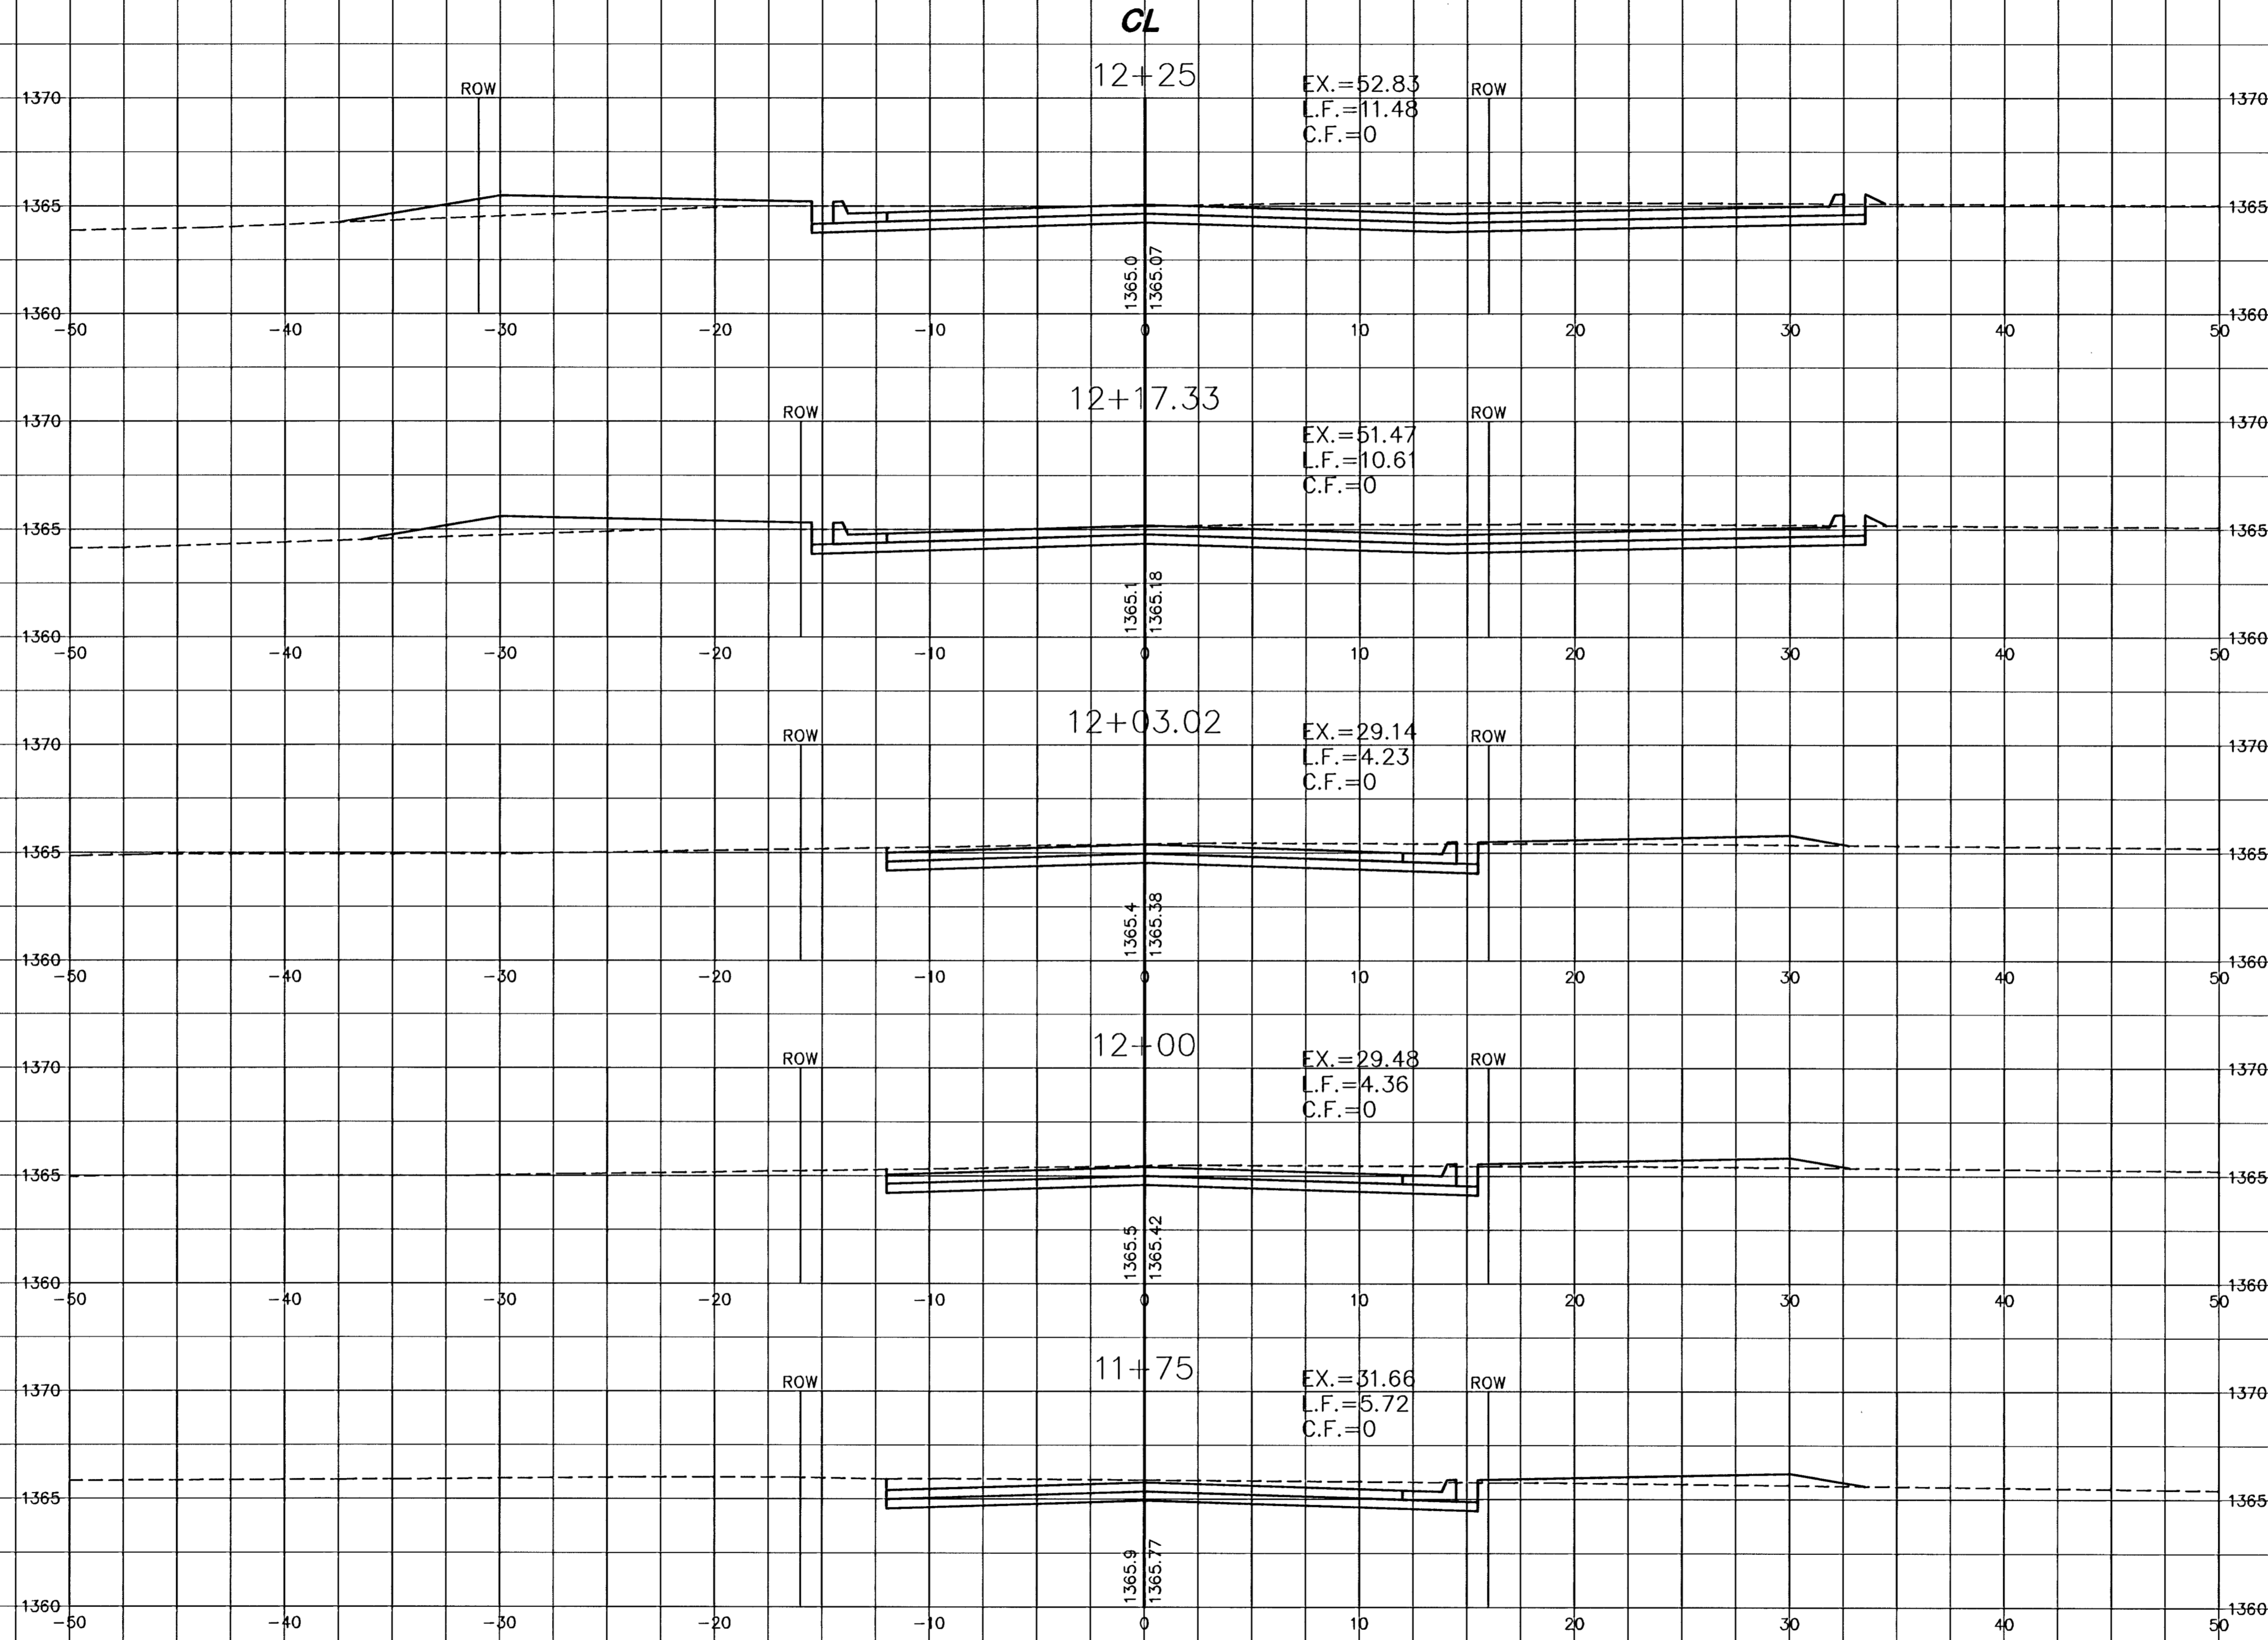

HAWTHORNE 3RD ADDITION
WILLIAMSGATE CT.
CROSS SECTIONS

WILLIAMSGATE CT.
BASELINE #2