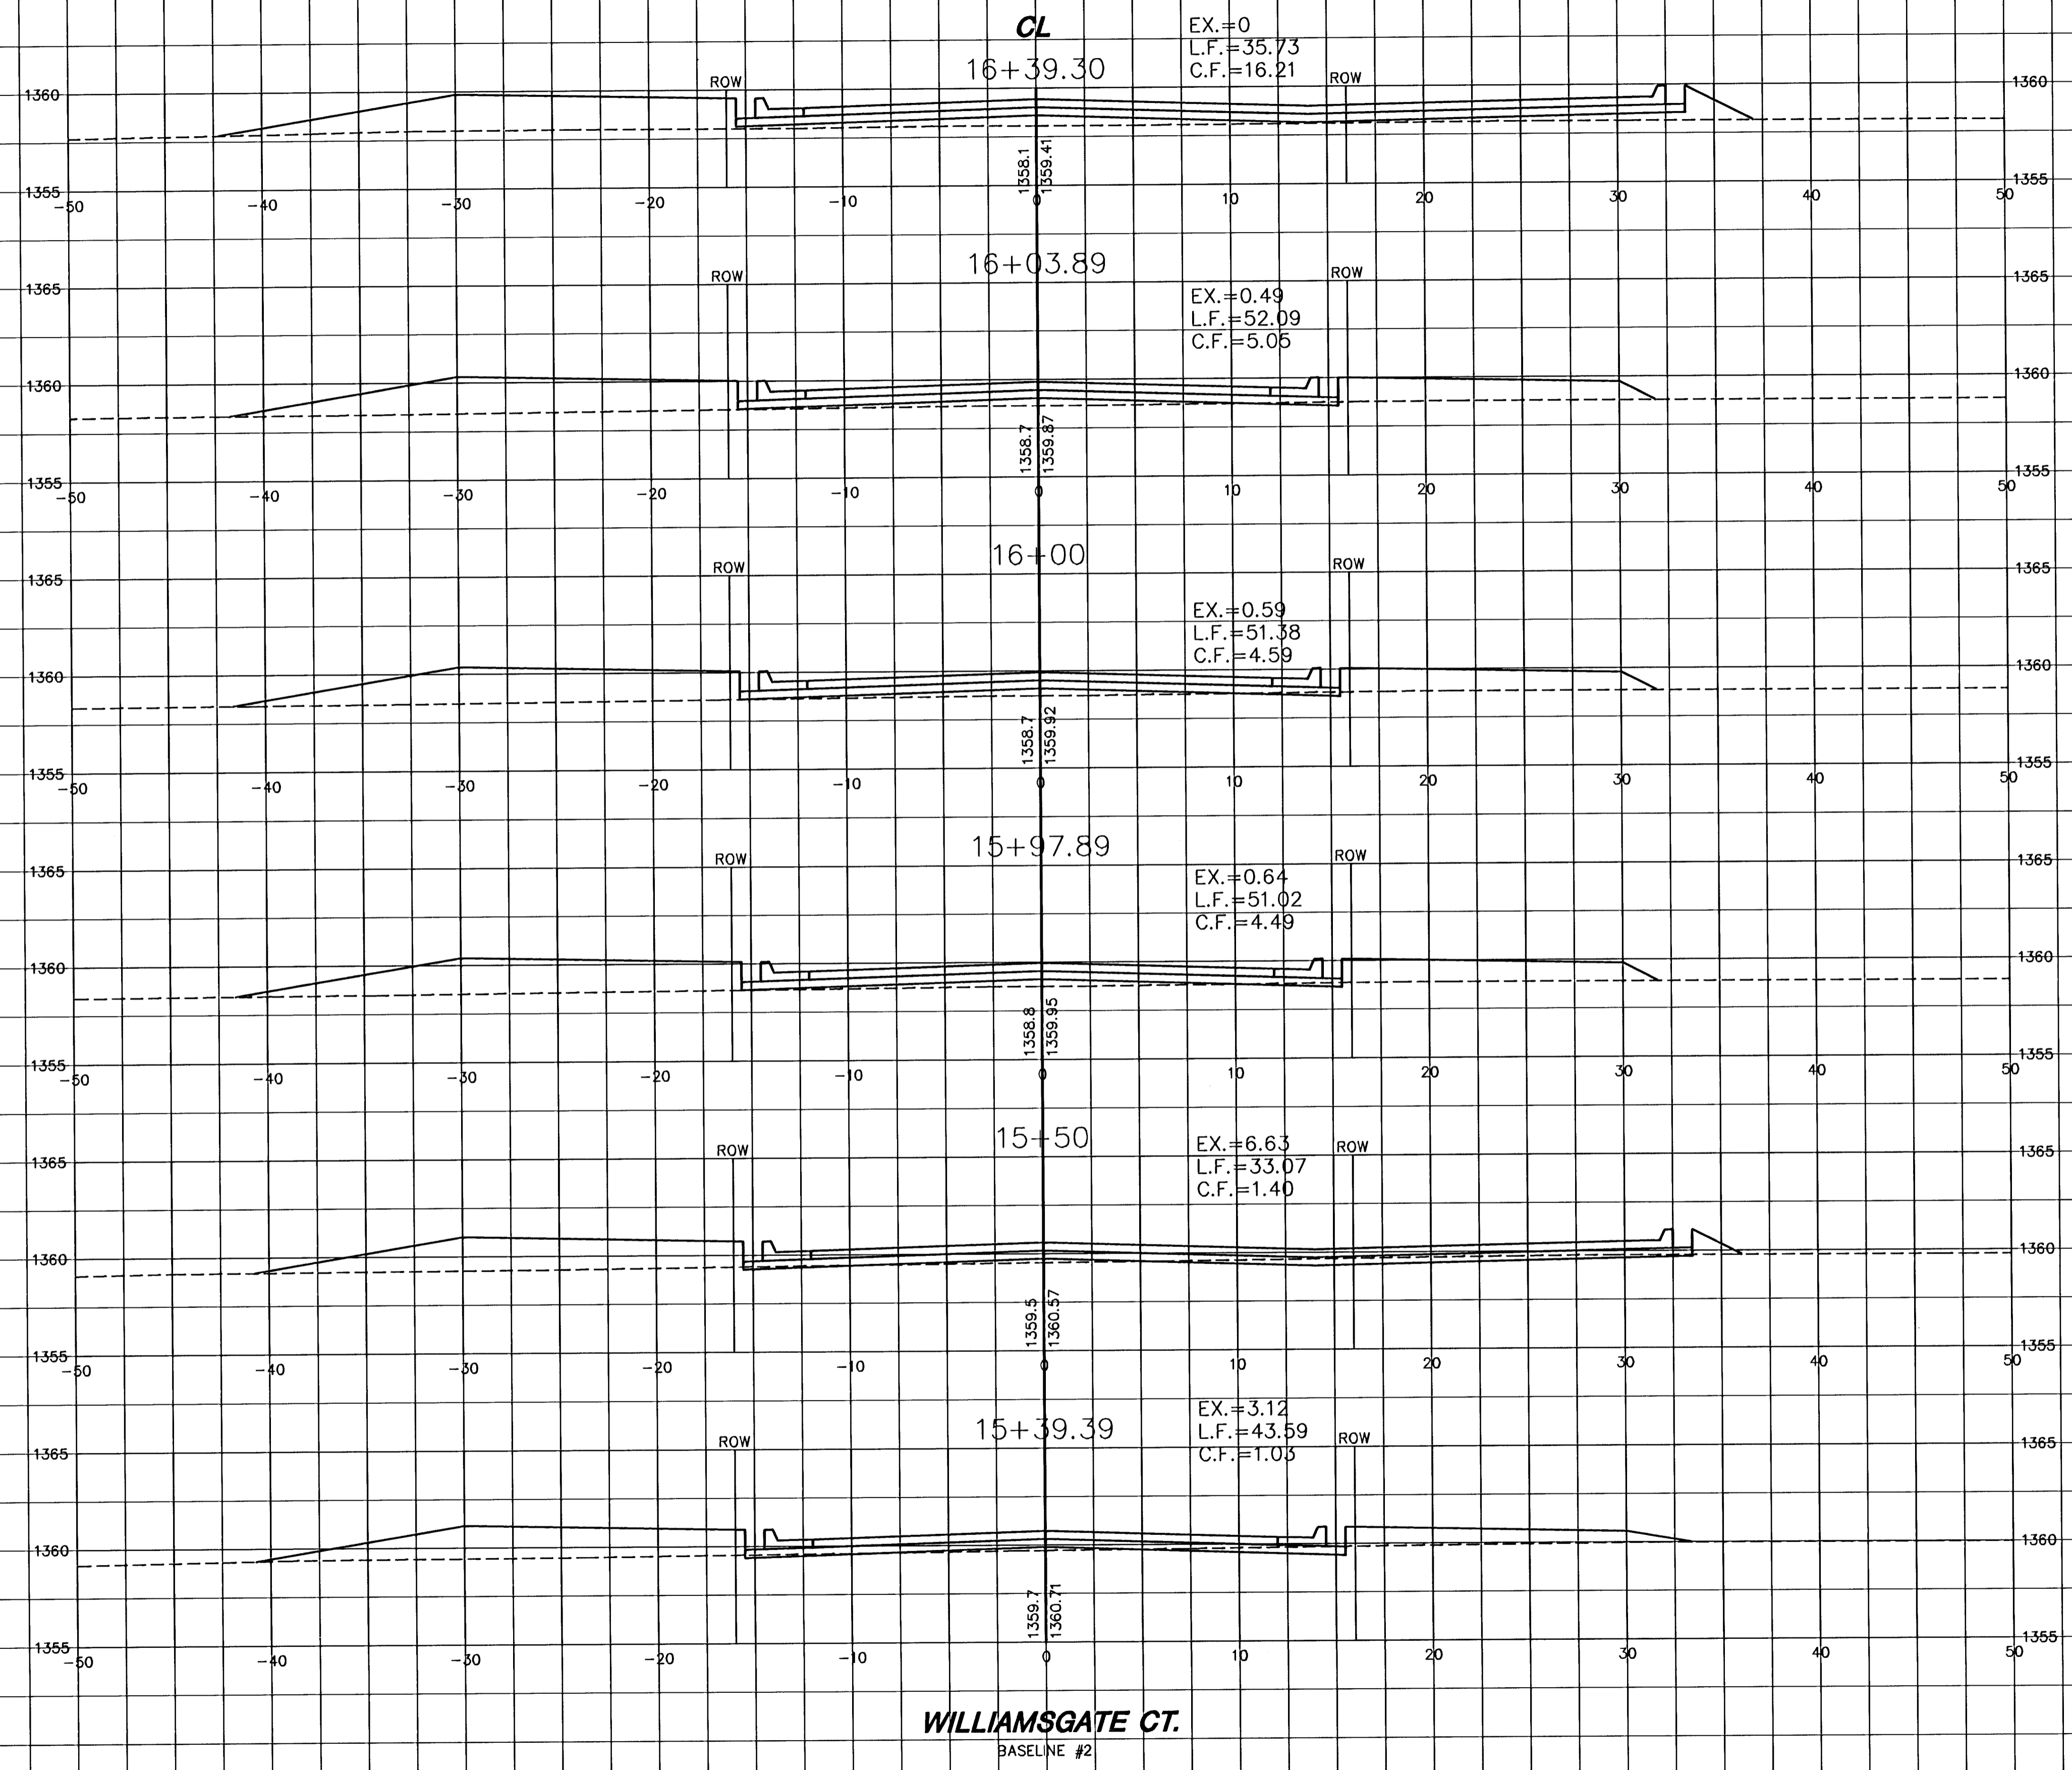

HAWTHORNE 3RD ADDITION  
WILLIAMSGATE CT.  
CROSS SECTIONS

WILLIAMSGATE CT.  
BASELINE #2