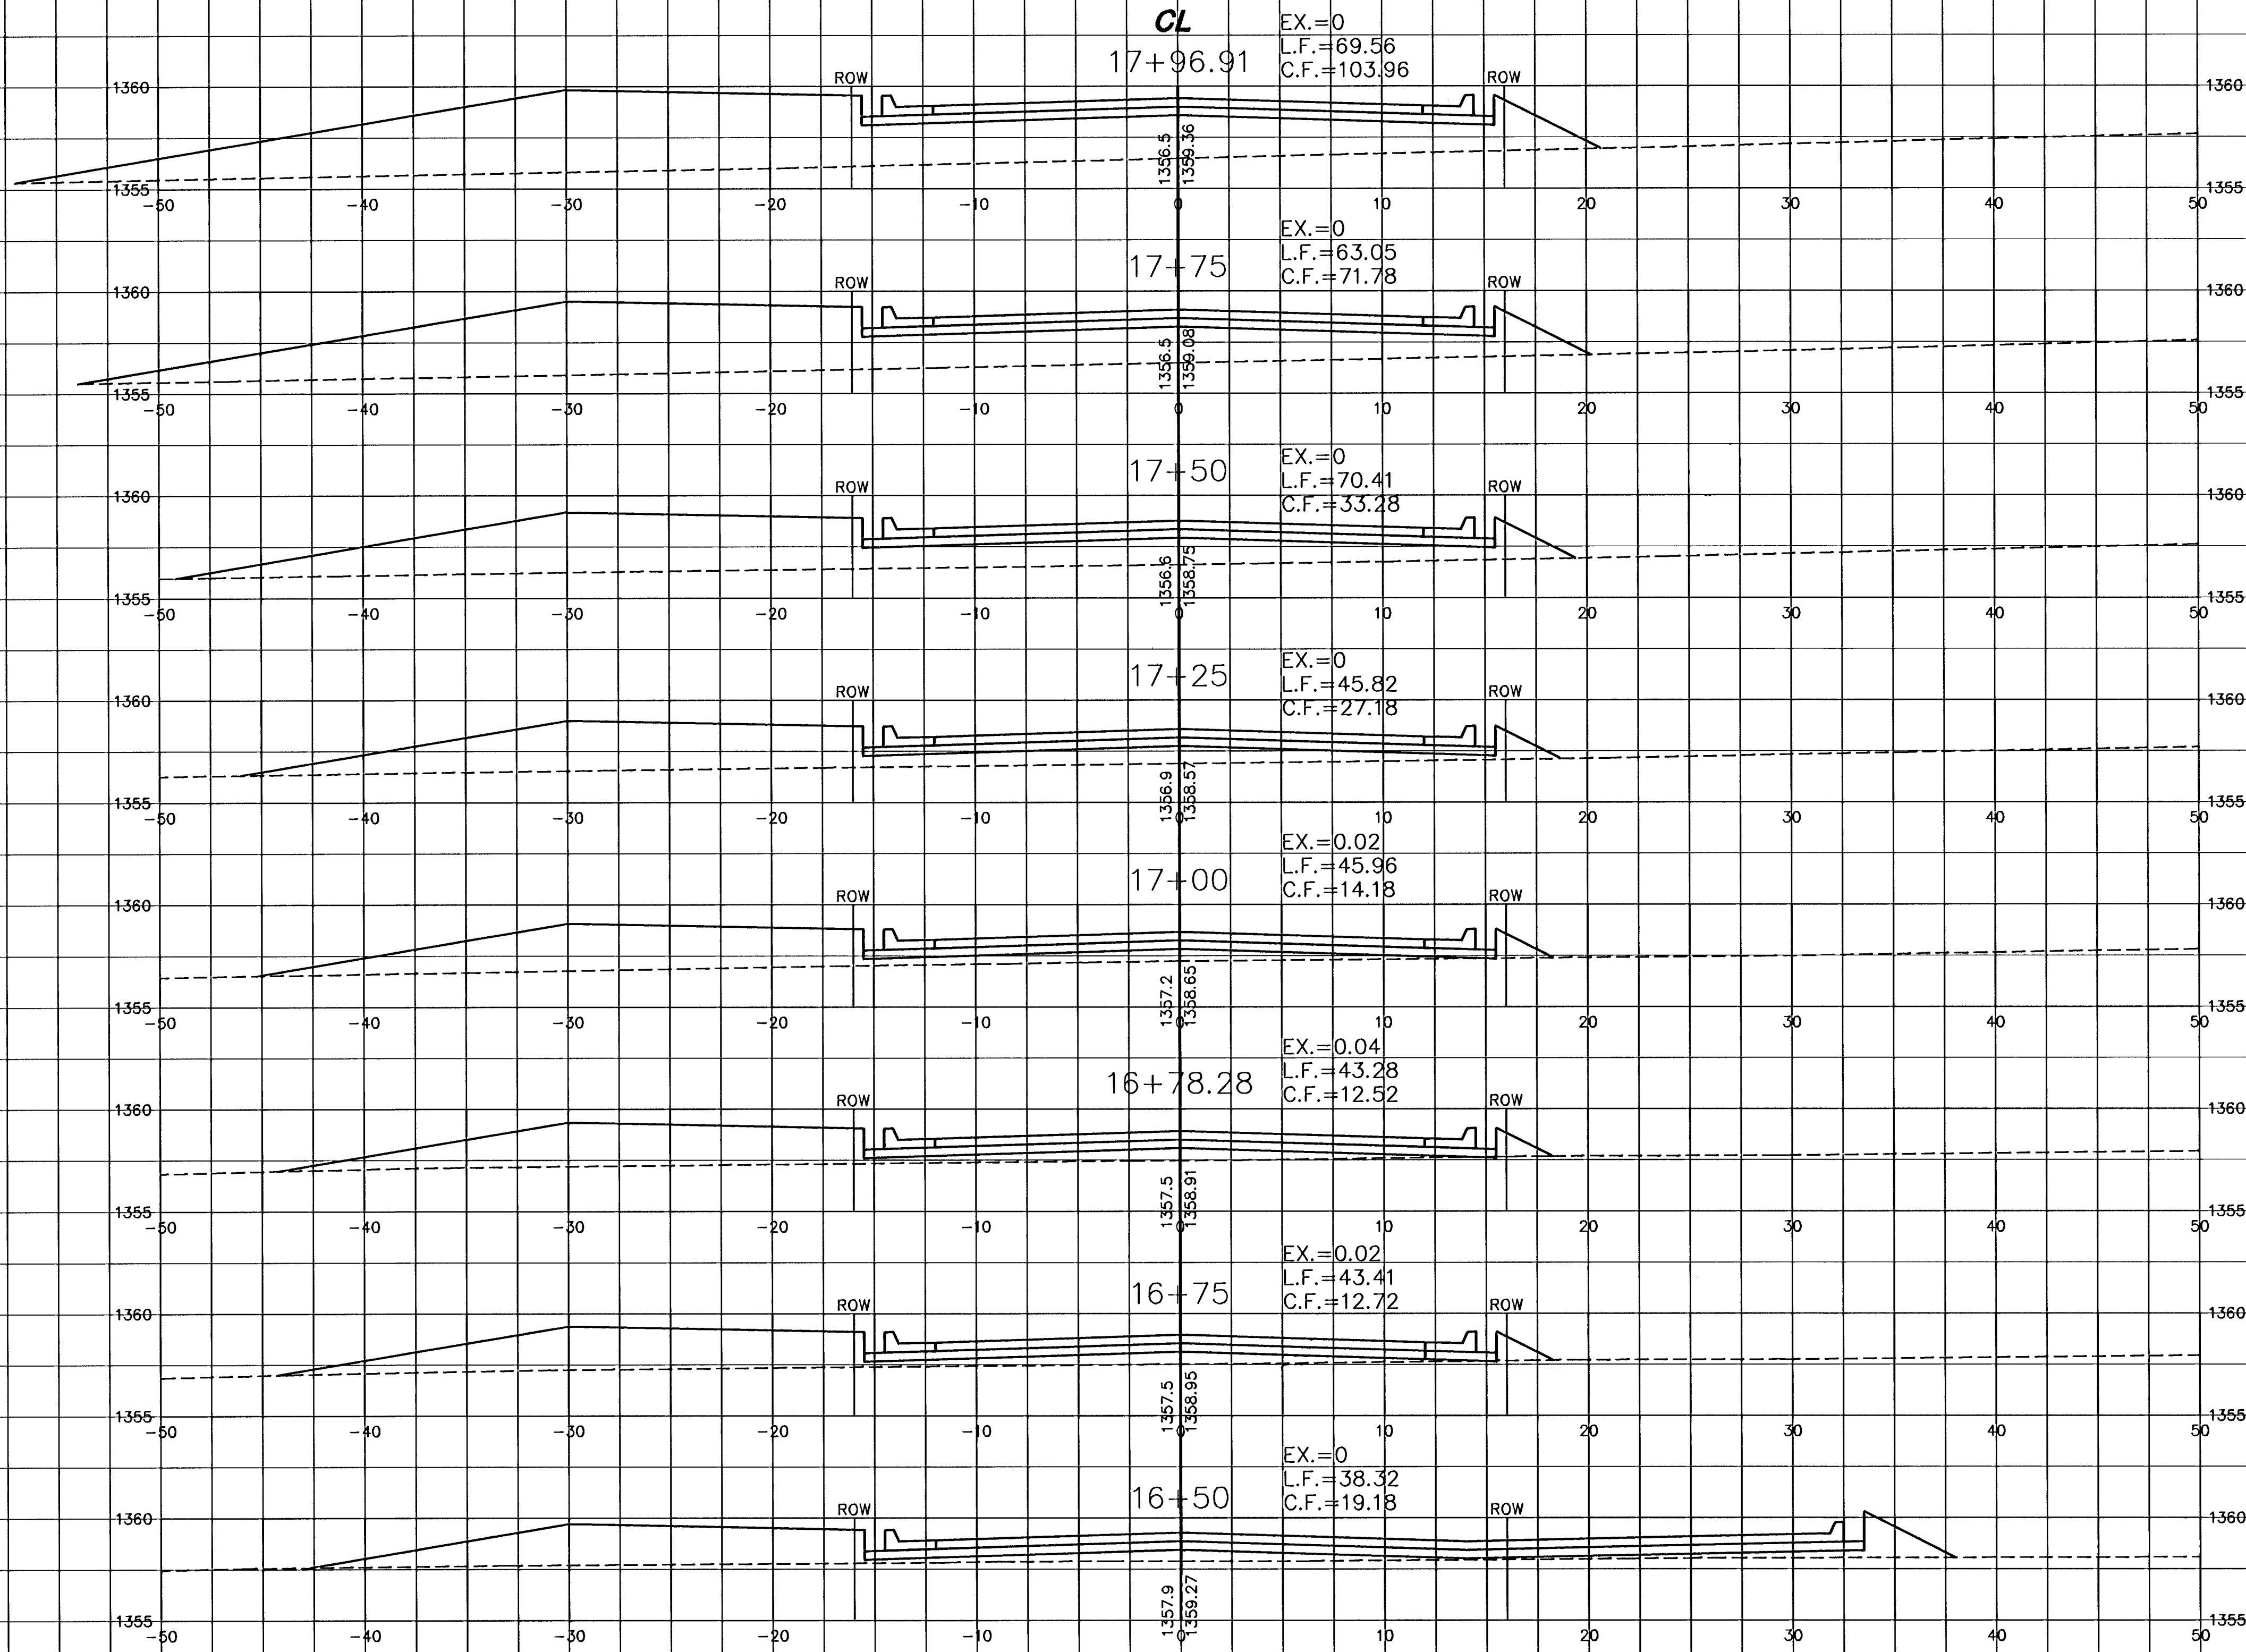

HAWTHORNE 3RD ADDITION
WILLIAMSGATE CT.
CROSS SECTIONS

WILLIAMSGATE CT.
BASELINE #2