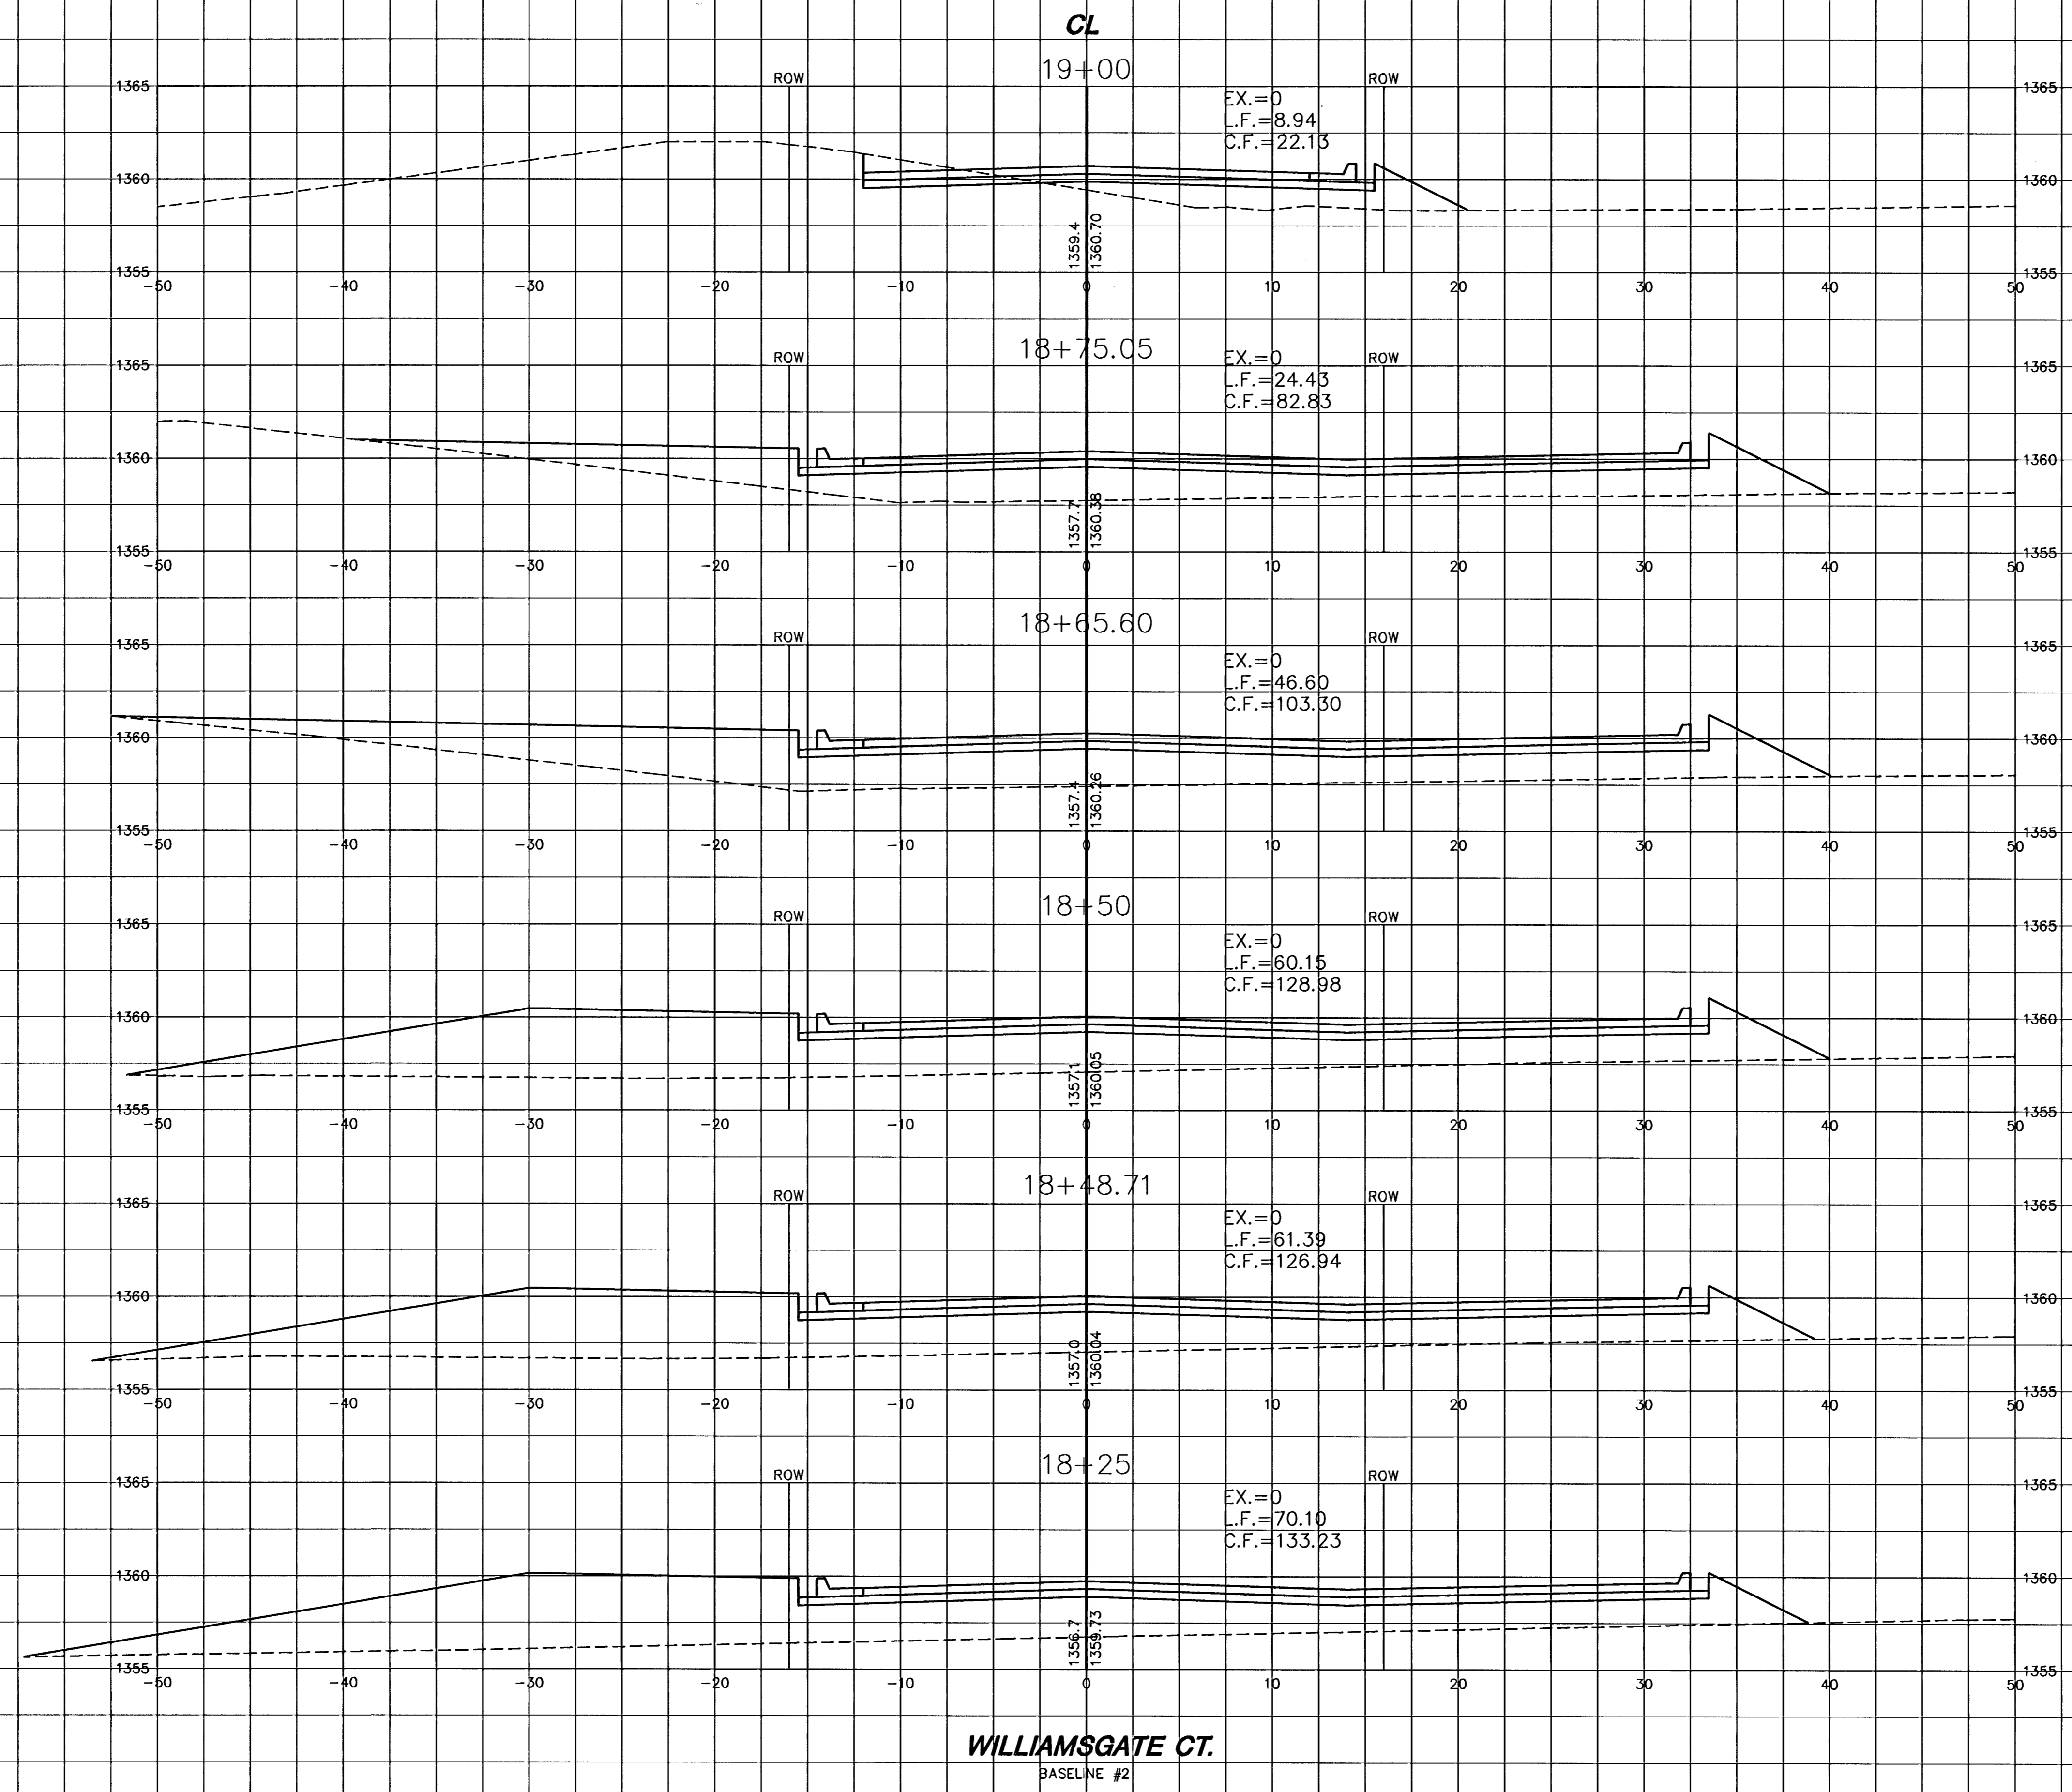

HAWTHORNE 3RD ADDITION  
WILLIAMSGATE CT.  
CROSS SECTIONS

WILLIAMSGATE CT.  
BASELINE #2