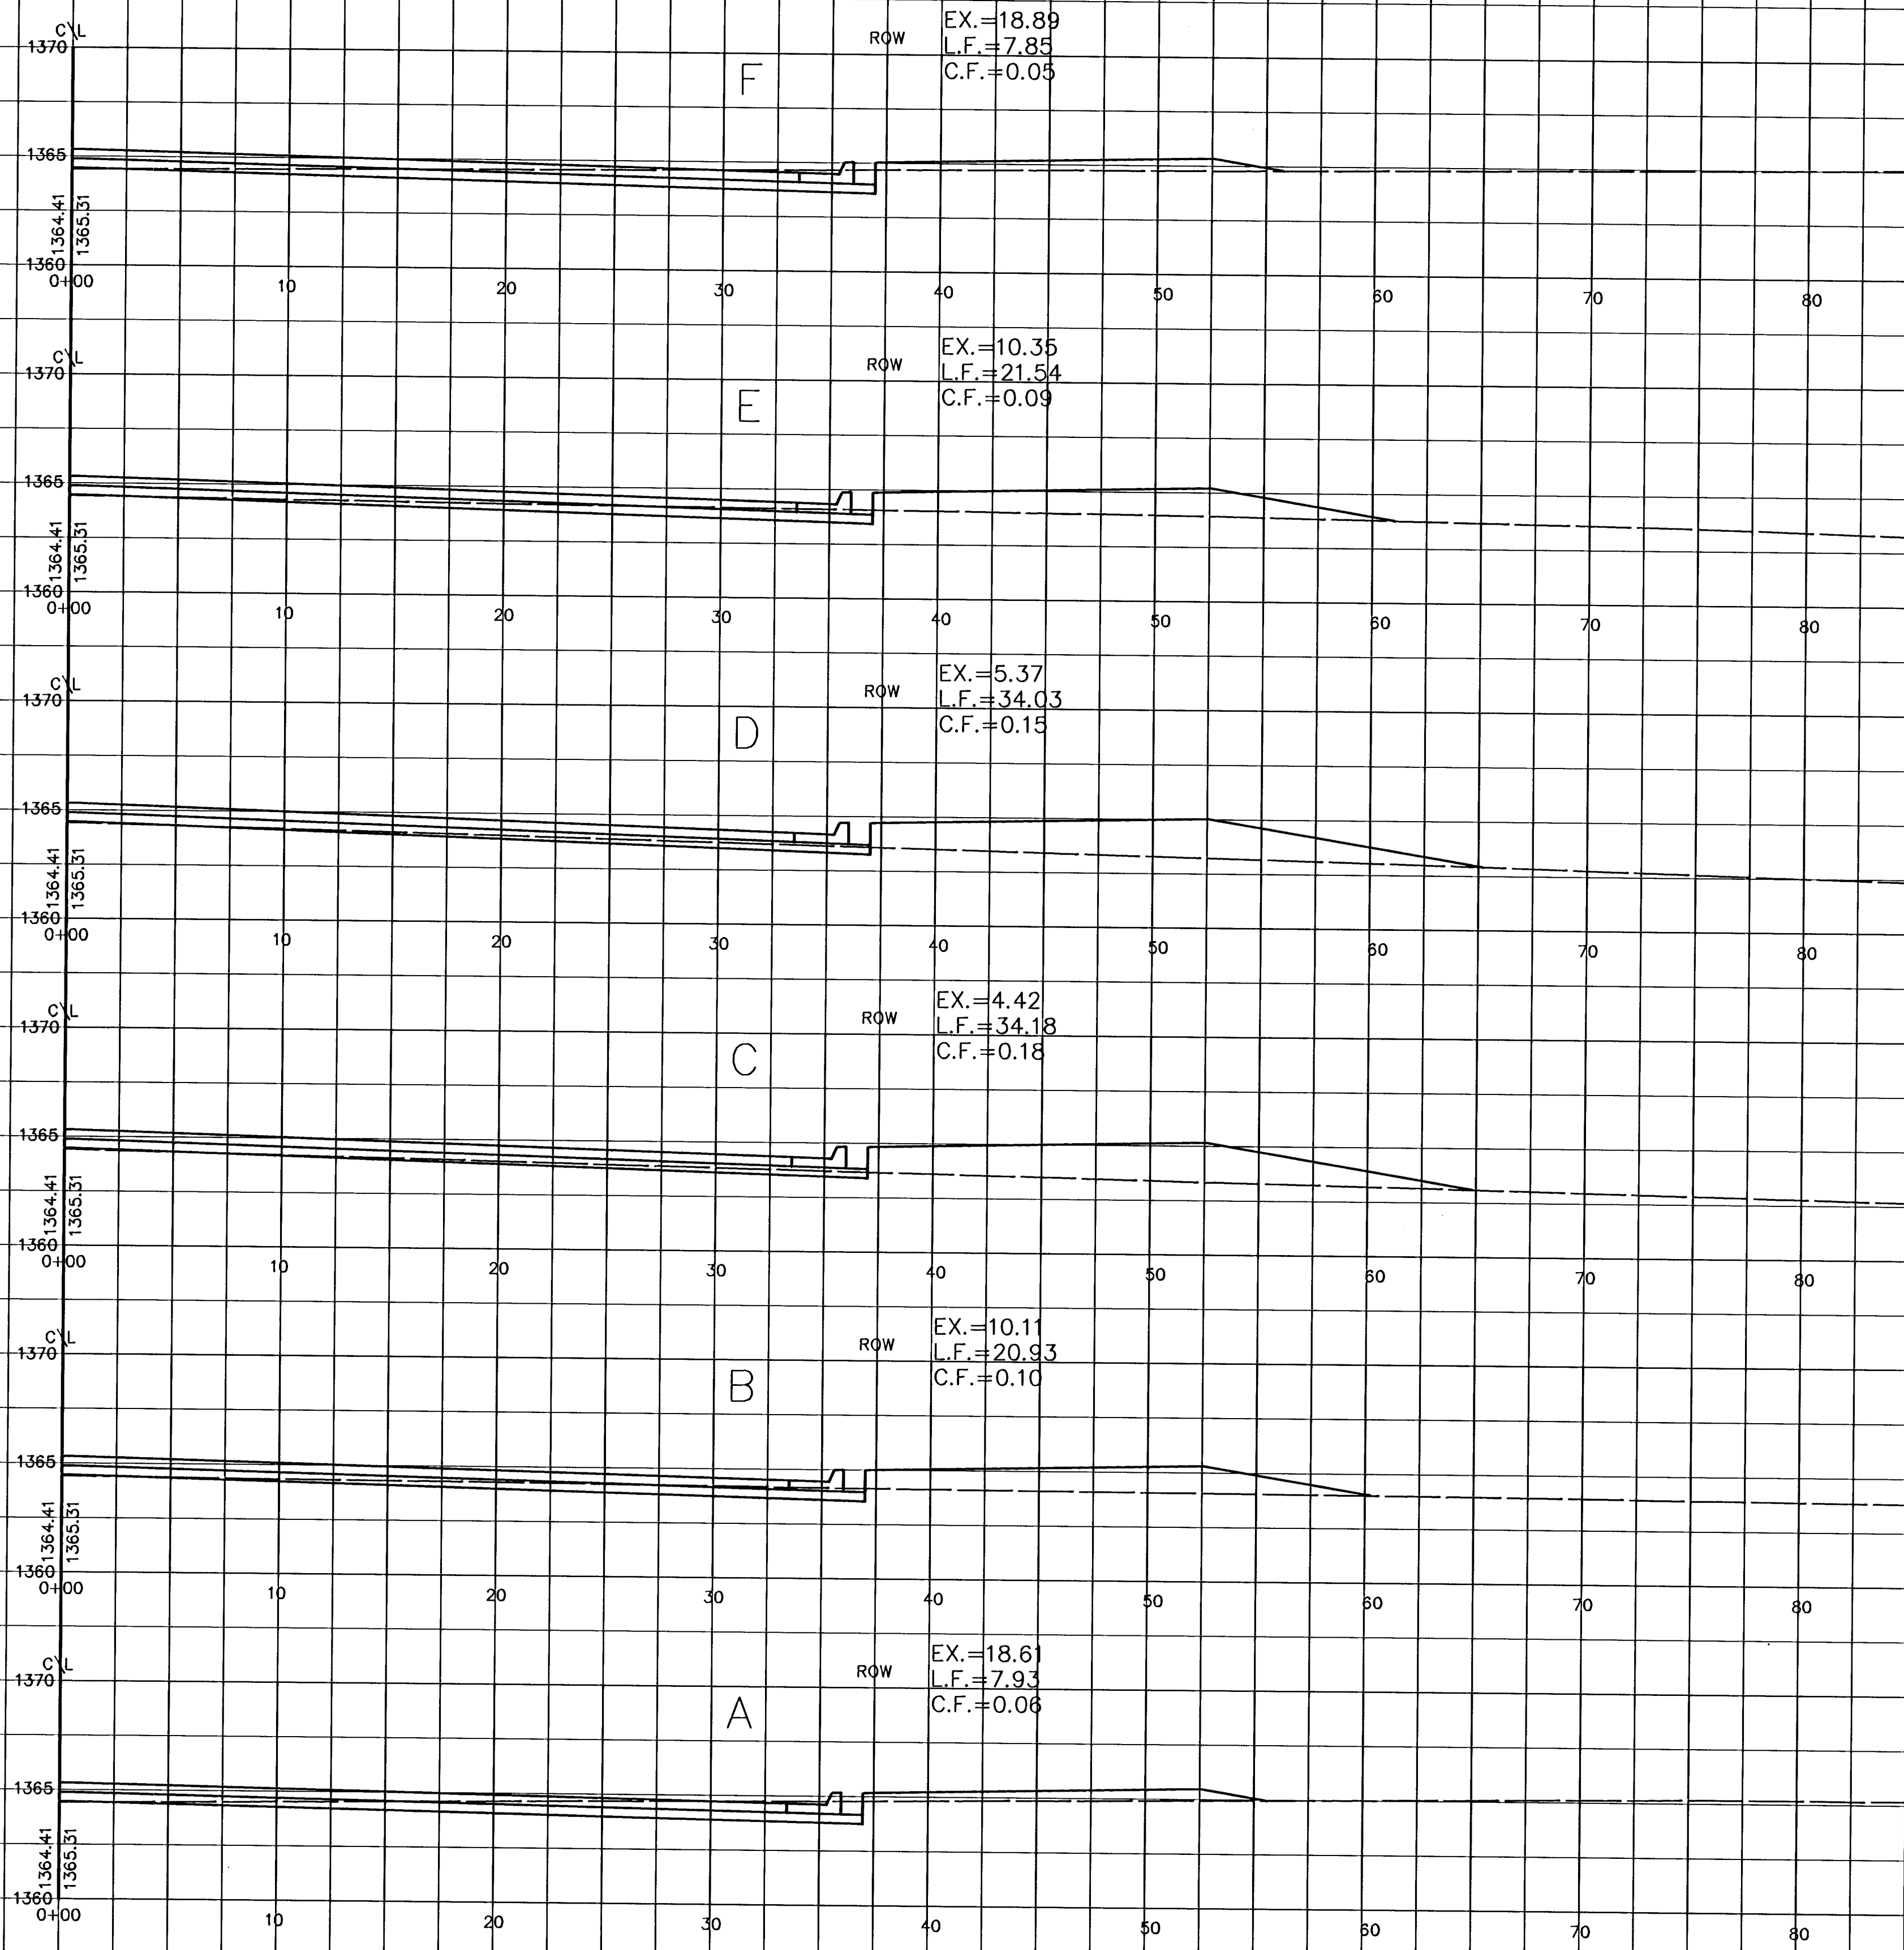

HAWTHORNE 3RD ADDITION
WILLIAMSGATE CT.
CROSS SECTIONS

WILLIAMSGATE CT.
BULB-BASELINE #1