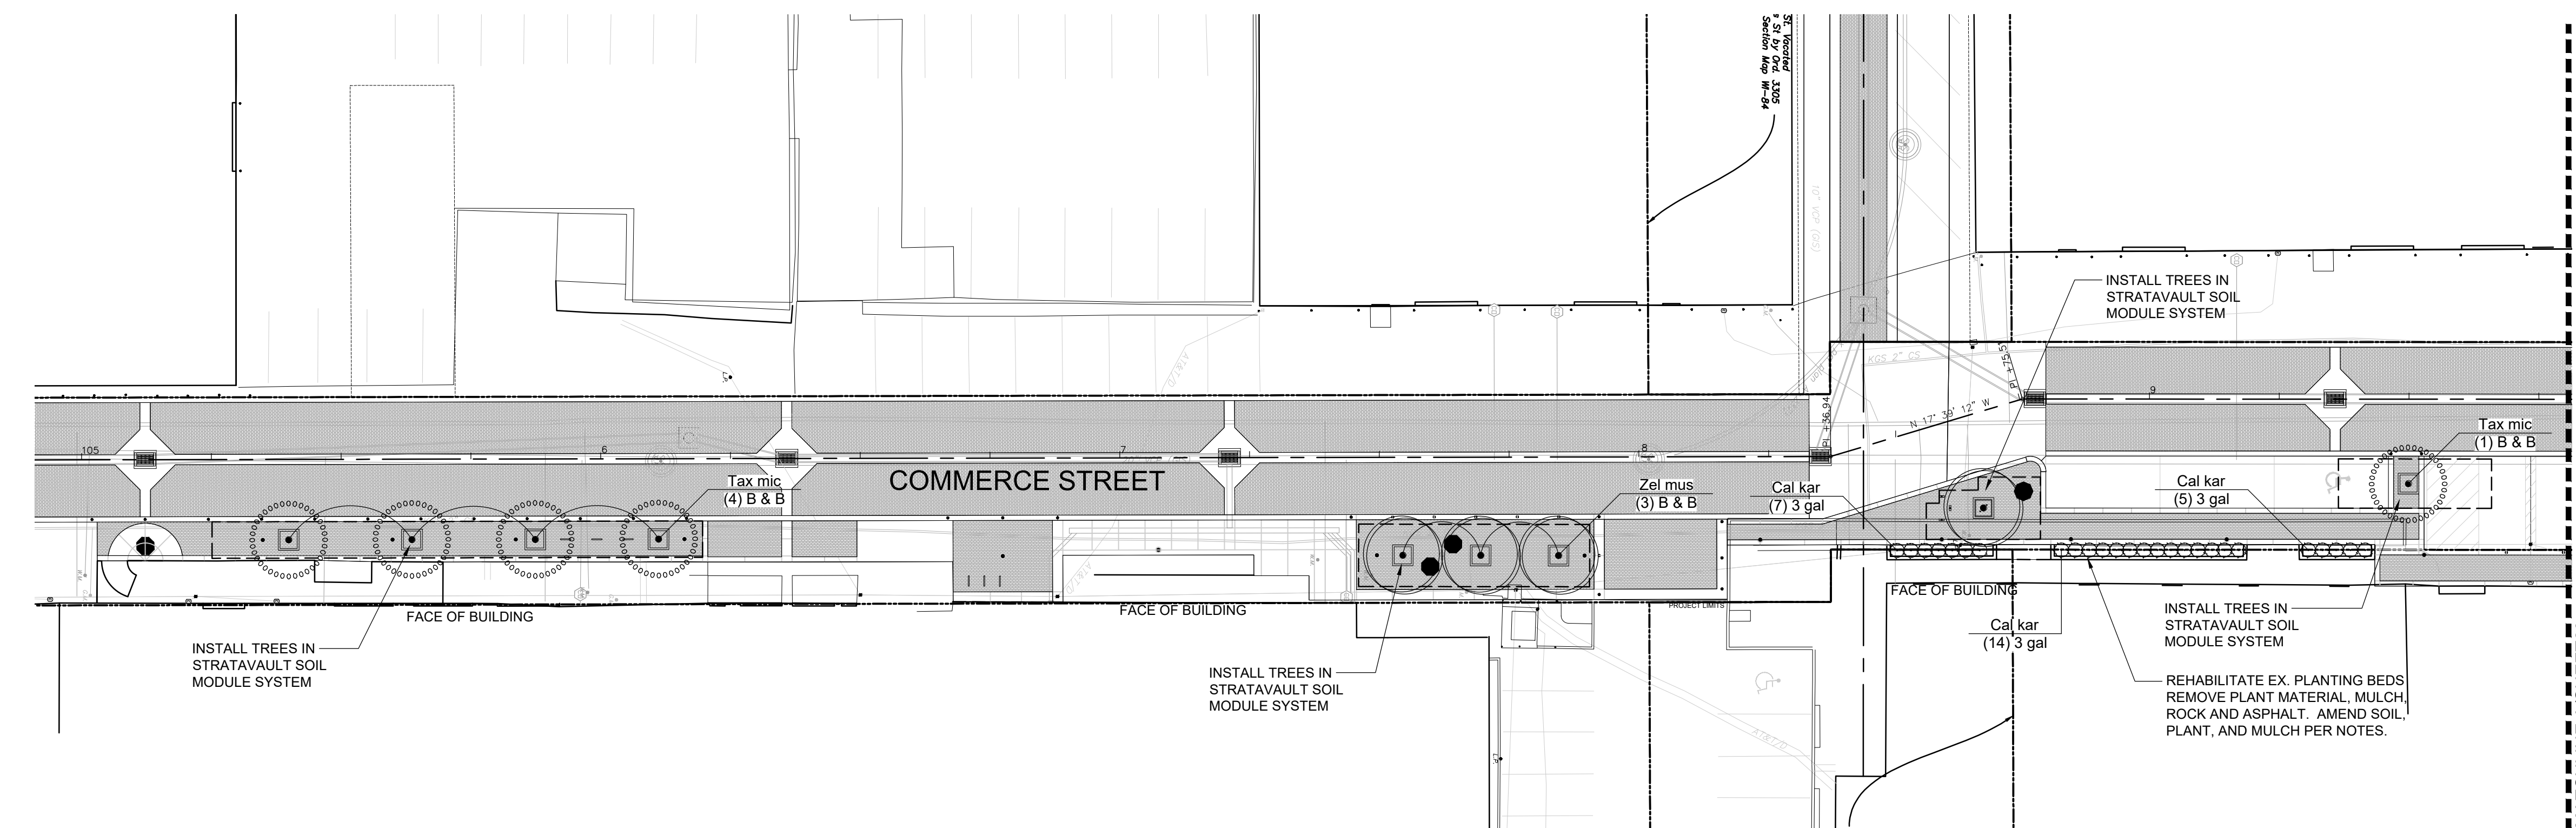

A LANDSCAPE PLAN
 1" = 20'-0"
 0 10' 20' 40'
 NORTH

B LANDSCAPE PLAN
 1" = 20'-0"
 0 10' 20' 40'
 NORTH

PLANT SCHEDULE

TREES	QTY	BOTANICAL NAME	COMMON NAME	CONT	SIZE	REMARKS
Cel pra	5	Celtis occidentalis 'Prairie Pride'	Prairie Pride Hackberry	B & B	3"Cal	
Que shu	4	Quercus shumardii	Shumard Oak	B & B	3"Cal	
Tax mic	5	Taxodium distichum 'Mickelson' TM	Shawnee Brave Bald Cypress	B & B	3"Cal	
Ulm all	7	Ulmus parvifolia 'Allee'	Allee Lacebark Elm	B & B	3"Cal	
Ulm car	4	Ulmus x 'Frontier'	American Elm	B & B	3"Cal	
Zel gre	2	Zelkova serrata 'Green Vase'	Sawleaf Zelkova	B & B	3"Cal	
Zel mus	11	Zelkova serrata 'Musashino'	Sawleaf Zelkova	B & B	3"Cal	
SHRUBS	QTY	BOTANICAL NAME	COMMON NAME	CONT	HEIGHT	REMARKS
Cal kar	49	Calamagrostis x acutiflora 'Karl Foerster'	Feather Reed Grass	3 gal		

REVISIONS:	MARK	DATE	DESCRIPTION

PROJ NO: 472-2021
 SCALE: 1" = 20'-0"
 DATE: 12/13/2023
 DESIGNED BY: JAB
 DRAWN BY: JAB
 CHECKED BY: JAB

SHEET TITLE:
LANDSCAPE PLAN

SHEET NO.
23
 SHEET 23 OF xshs 163